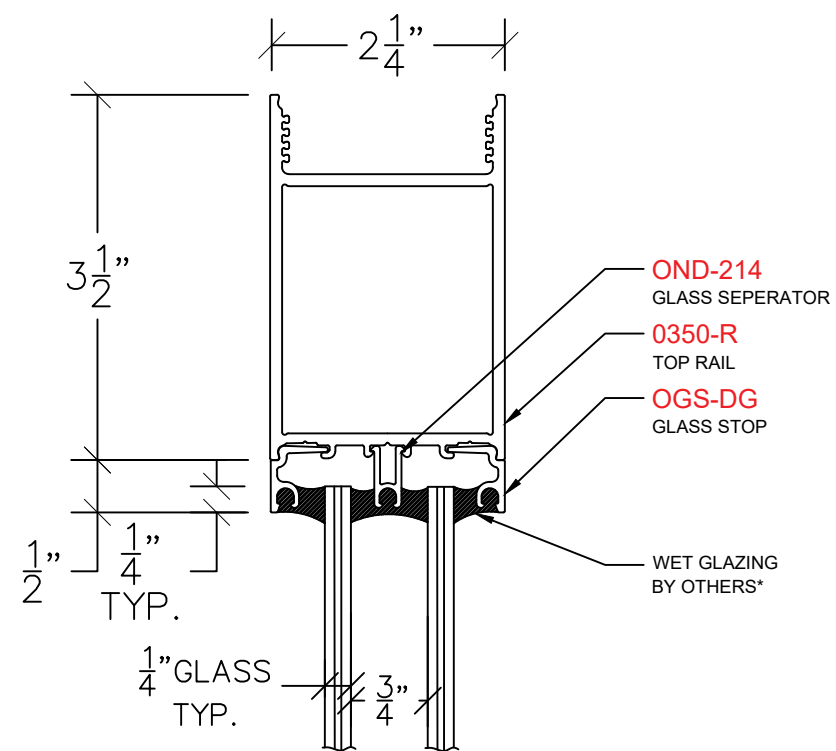

AVALON EAGLE DOUBLE GLAZED DOOR

TR – TOP RAIL  
PROFILE: 3½"

NOTE: STANDARD GLASS BITE ¼"

P: (503)885-9494  
W: AVALONINT.COM