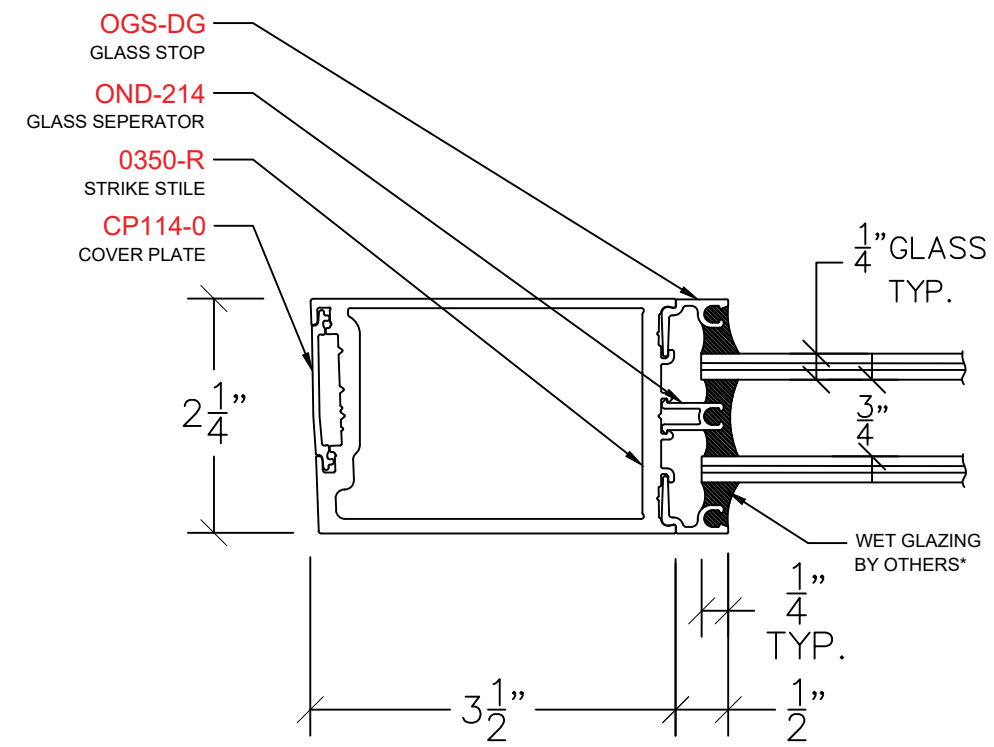

AVALON EAGLE DOUBLE GLAZED DOOR

SS – STRIKE STILE
PROFILE: 3½"

NOTE: STANDARD GLASS BITE ¼"

P: (503)885-9494
W: AVALONINT.COM