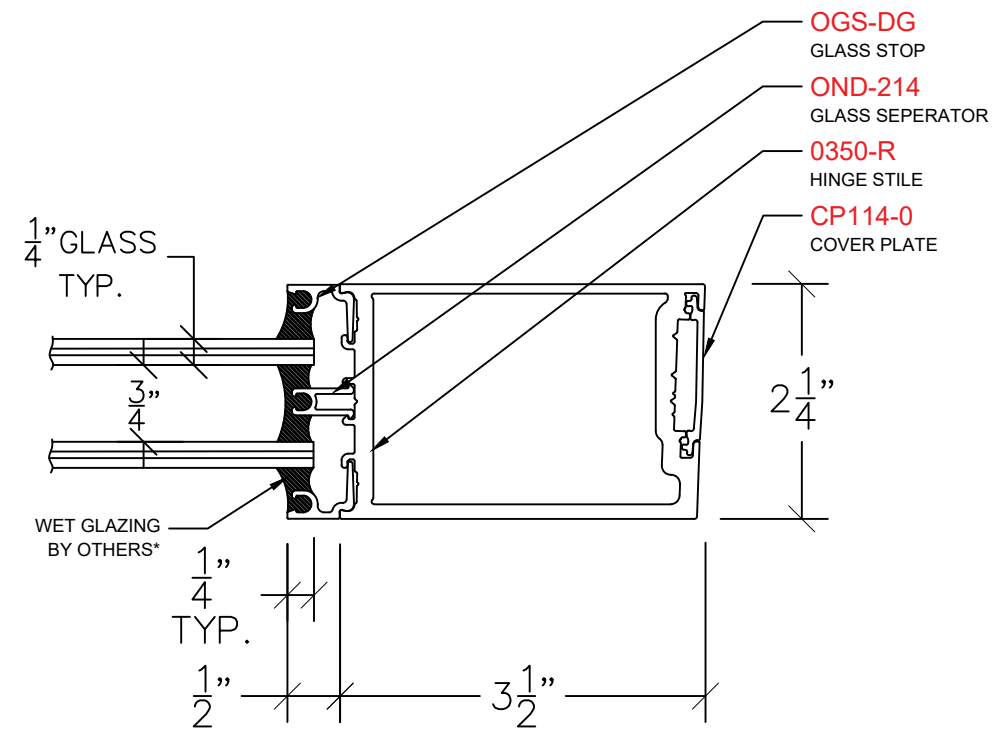

AVALON EAGLE DOUBLE GLAZED DOOR

HS – HINGE STILE
PROFILE: 3 $\frac{1}{2}$ "

NOTE: STANDARD GLASS BITE 1/4"

P: (503)885-9494
W: AVALONINT.COM