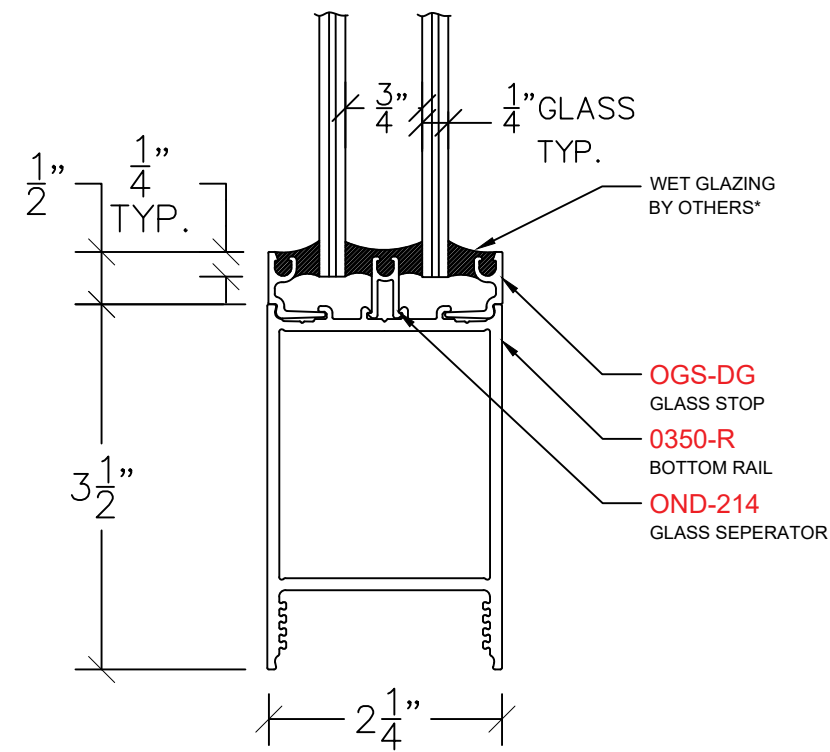

AVALON EAGLE DOUBLE GLAZED DOOR

BR – BOTTOM RAIL  
PROFILE: 3½"

NOTE: STANDARD GLASS BITE ¼"

P: (503)885-9494  
W: AVALONINT.COM