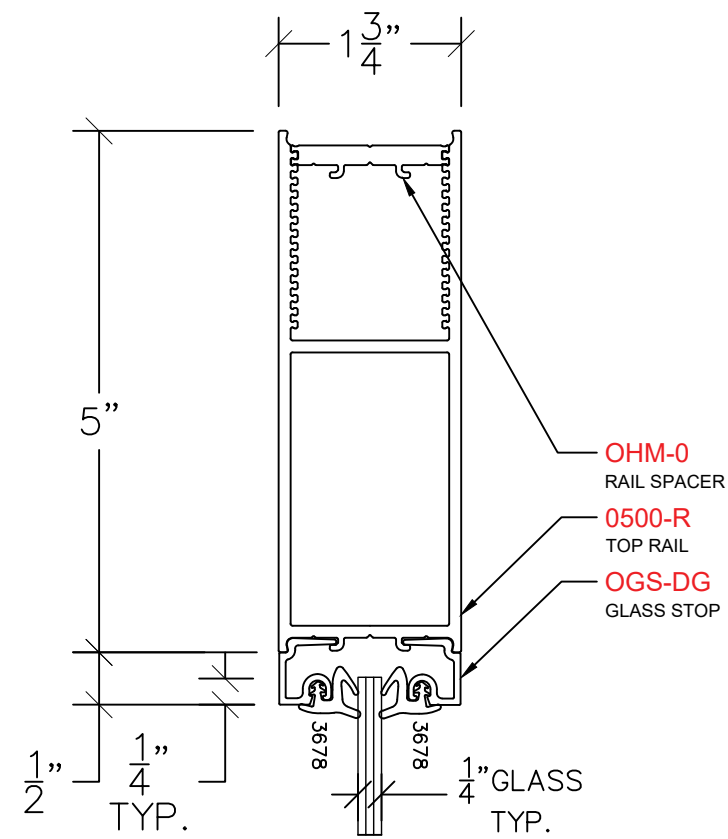

# AVALON EAGLE DOOR

TR – TOP RAIL  
PROFILE: 5" (WIDE)

NOTE: STANDARD GLASS BITE 1/4"

P: (503)885-9494  
W: AVALONINT.COM