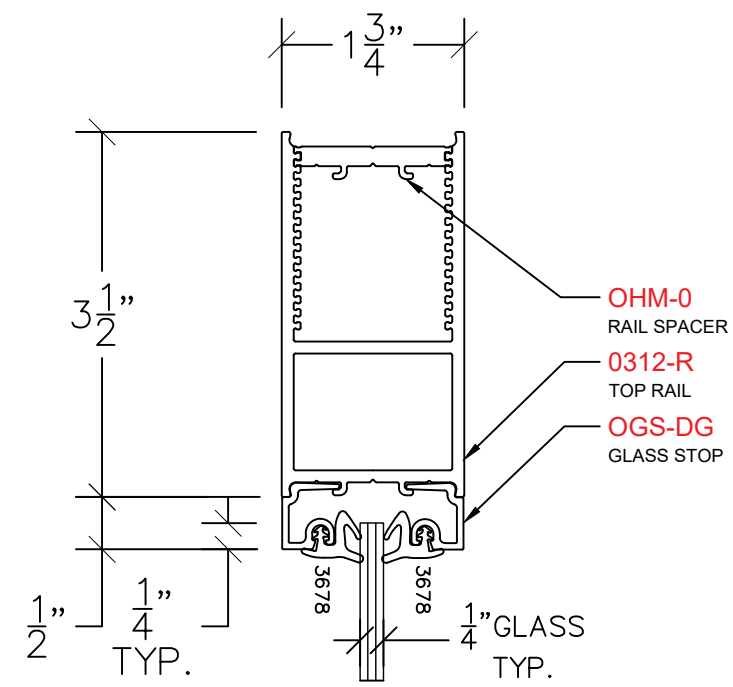

AVALON EAGLE DOOR

TR – TOP RAIL
PROFILE: 3½" (MEDIUM)

NOTE: STANDARD GLASS BITE ¼"

P: (503)885-9494
W: AVALONINT.COM