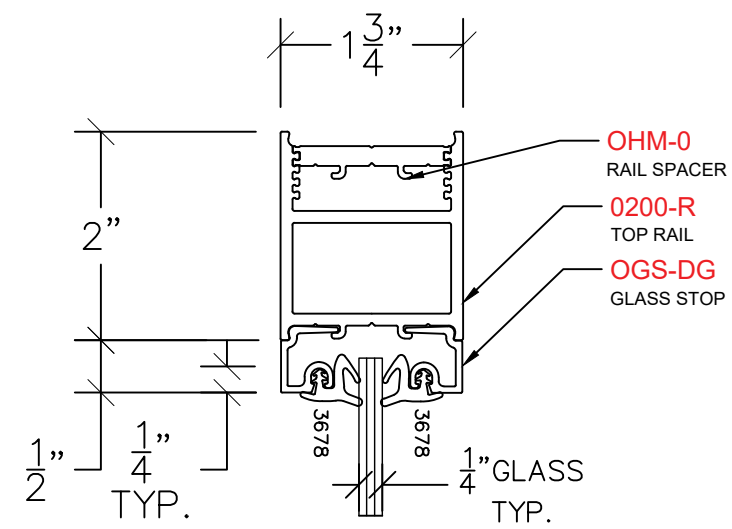

AVALON EAGLE DOOR

TR – TOP RAIL
PROFILE: 2" (NARROW)

NOTE: STANDARD GLASS BITE 1/4"

P: (503)885-9494
W: AVALONINT.COM