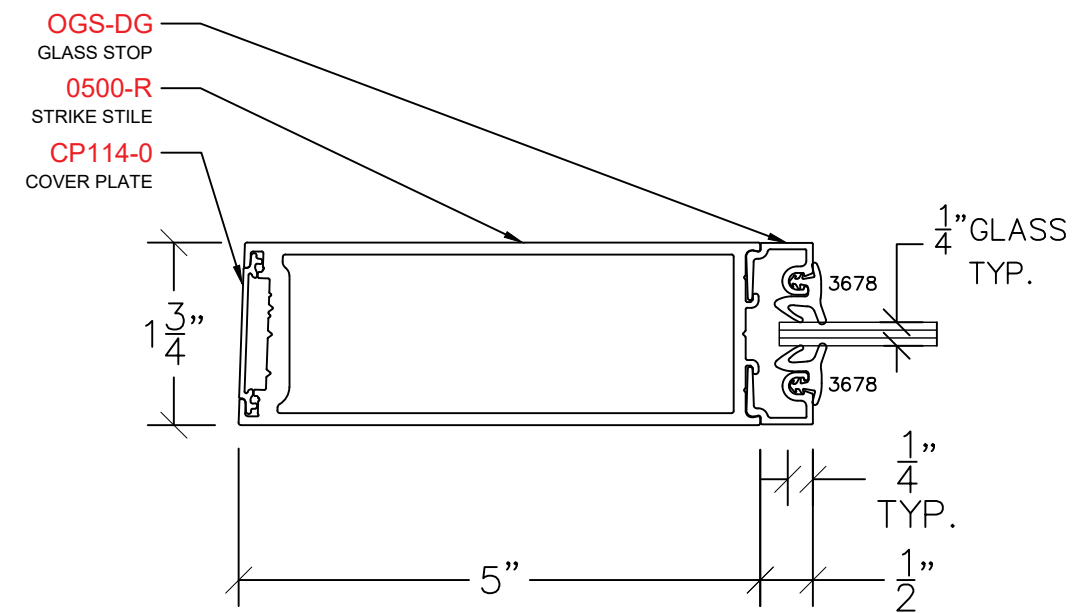

AVALON EAGLE DOOR

SS – STRIKE STILE
PROFILE: 5" (WIDE)

NOTE: STANDARD GLASS BITE 1/4"

P: (503)885-9494
W: AVALONINT.COM