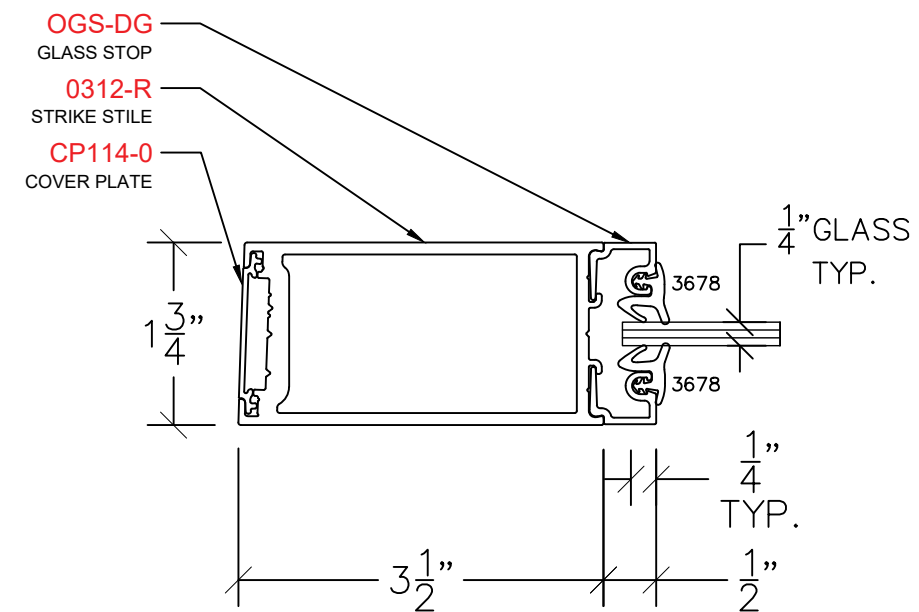

AVALON EAGLE DOOR

SS – STRIKE STILE
PROFILE: 3½" (MEDIUM)

NOTE: STANDARD GLASS BITE ¼"

P: (503)885-9494
W: AVALONINT.COM