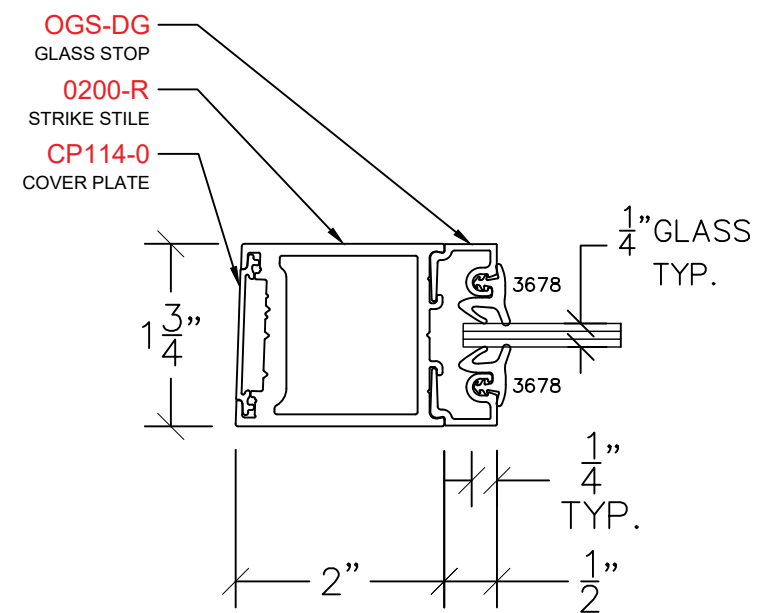

AVALON EAGLE DOOR

SS – STRIKE STILE
PROFILE: 2" (NARROW)

NOTE: STANDARD GLASS BITE 1/4"

P: (503)885-9494
W: AVALONINT.COM