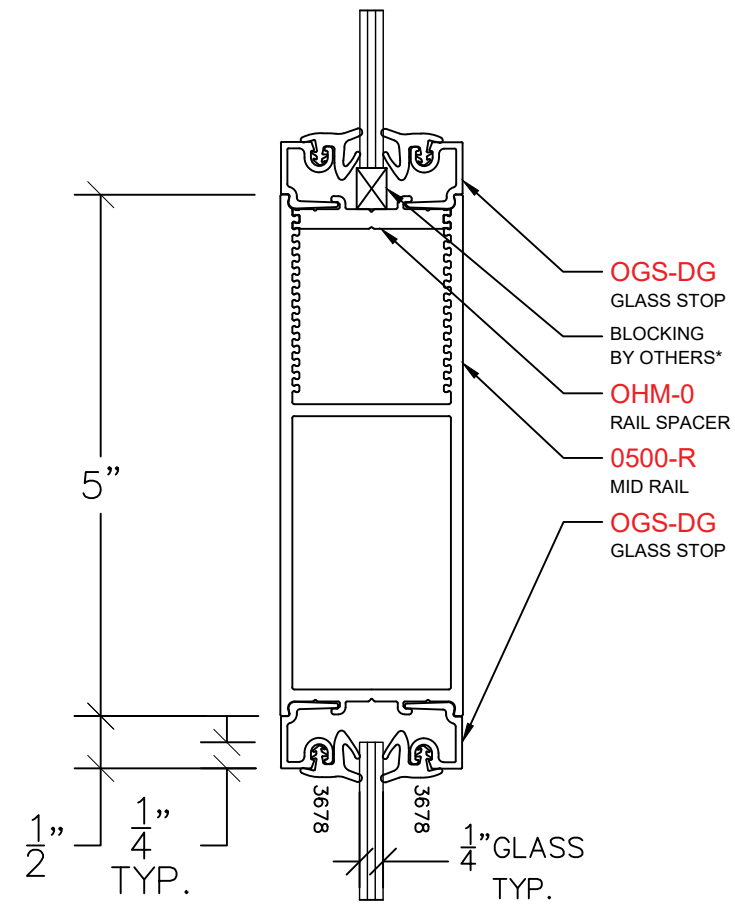

AVALON EAGLE DOOR

MR – MID RAIL
PROFILE: 5" (WIDE)

NOTE: STANDARD GLASS BITE 1/4"

P: (503)885-9494
W: AVALONINT.COM