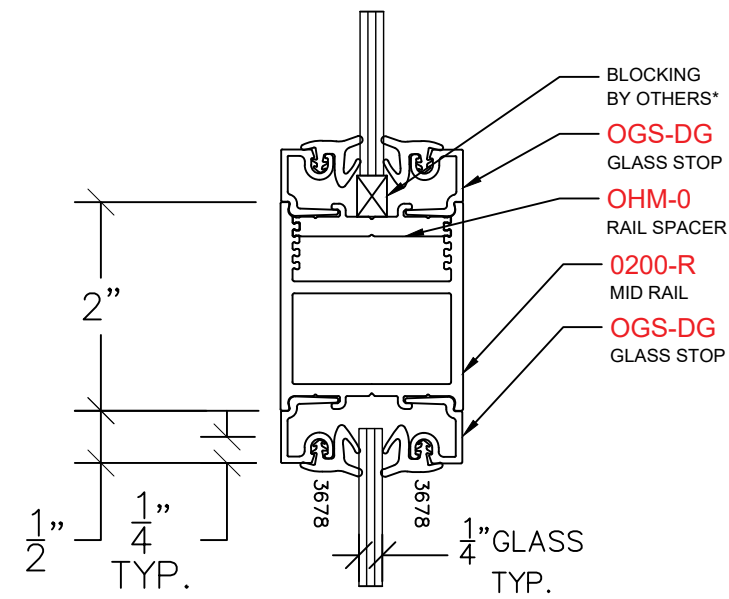

AVALON EAGLE DOOR

MR – MID RAIL
PROFILE: 2" (NARROW)

NOTE: STANDARD GLASS BITE 1/4"

P: (503)885-9494
W: AVALONINT.COM