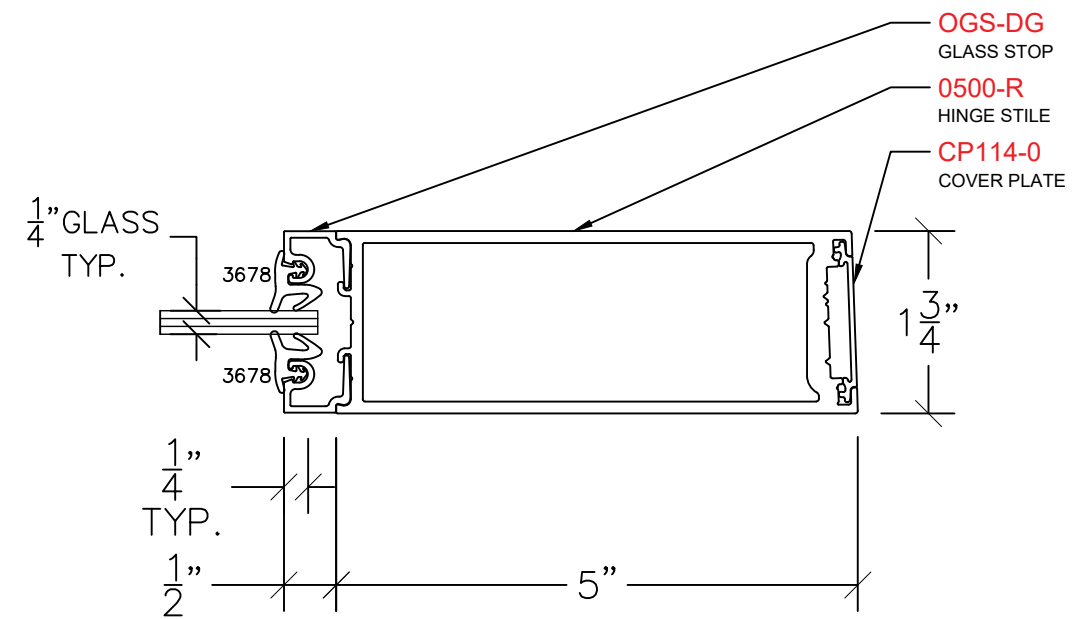

AVALON EAGLE DOOR

HS – HINGE STILE
PROFILE: 5" (WIDE)

NOTE: STANDARD GLASS BITE 1/4"