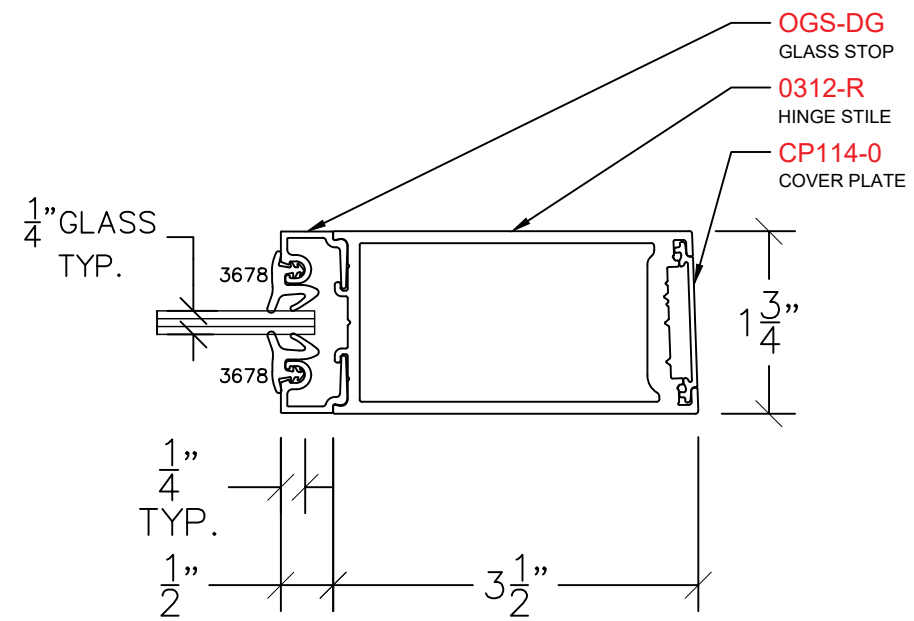

AVALON EAGLE DOOR

HS – HINGE STILE
PROFILE: 3½" (MEDIUM)

NOTE: STANDARD GLASS BITE ¼"

P: (503)885-9494
W: AVALONINT.COM