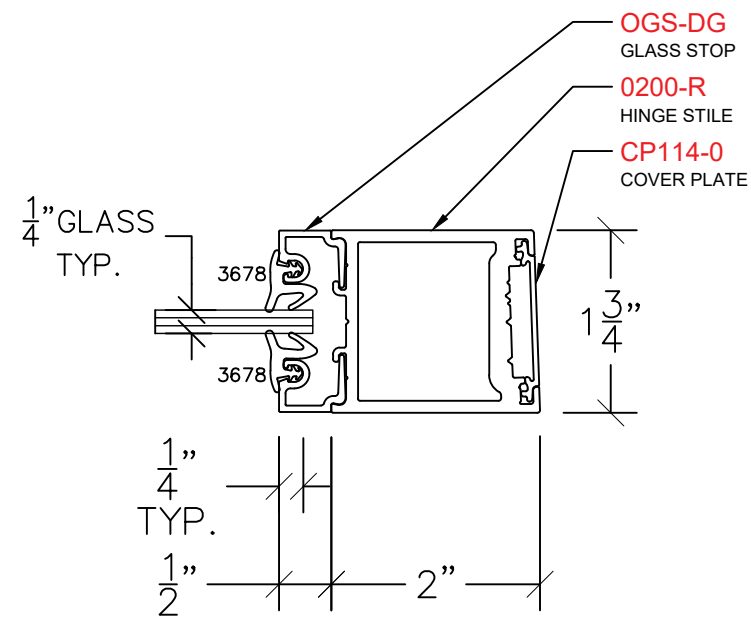

AVALON EAGLE DOOR

HS – HINGE STILE
PROFILE: 2" (NARROW)

NOTE: STANDARD GLASS BITE 1/4"

P: (503)885-9494
W: AVALONINT.COM