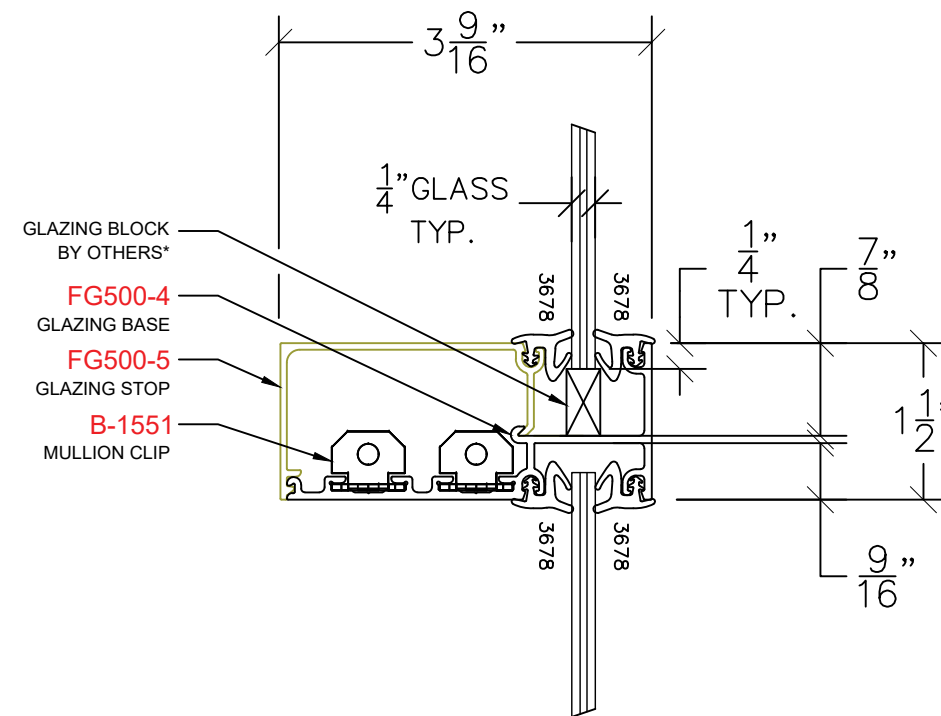

AVALON EAGLE – FLUSH GLIDER 500

FG424 – GLAZING HORIZONTAL MULLION
PROFILE: 1½" TRIM

NOTE: STANDARD GLASS BITE ¼"

P: (503)885-9494
W: AVALONINT.COM