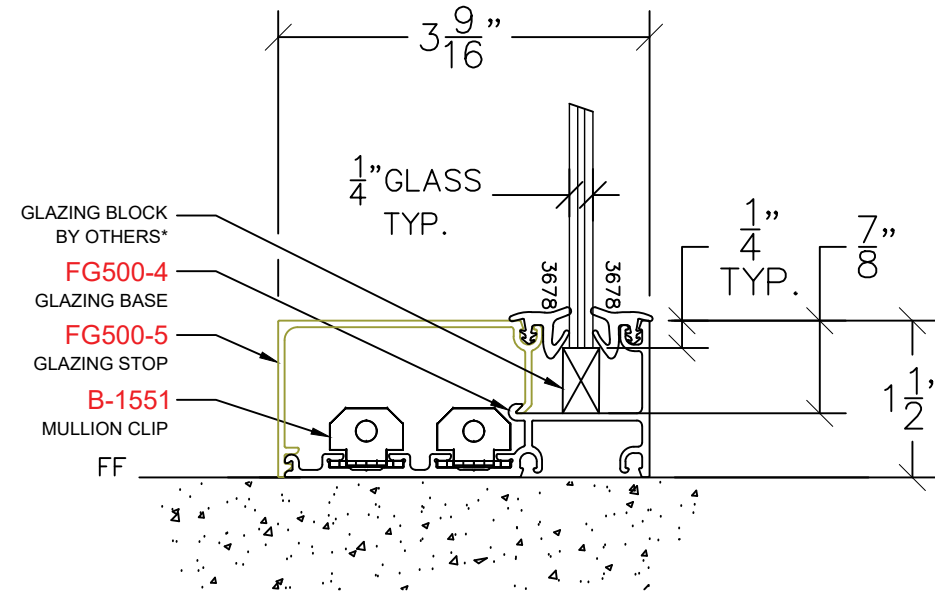

AVALON EAGLE – FLUSH GLIDER 500

FG420 – GLAZING SILL
PROFILE: 1½" TRIM

NOTE: STANDARD GLASS BITE 1/4"

P: (503)885-9494
W: AVALONINT.COM