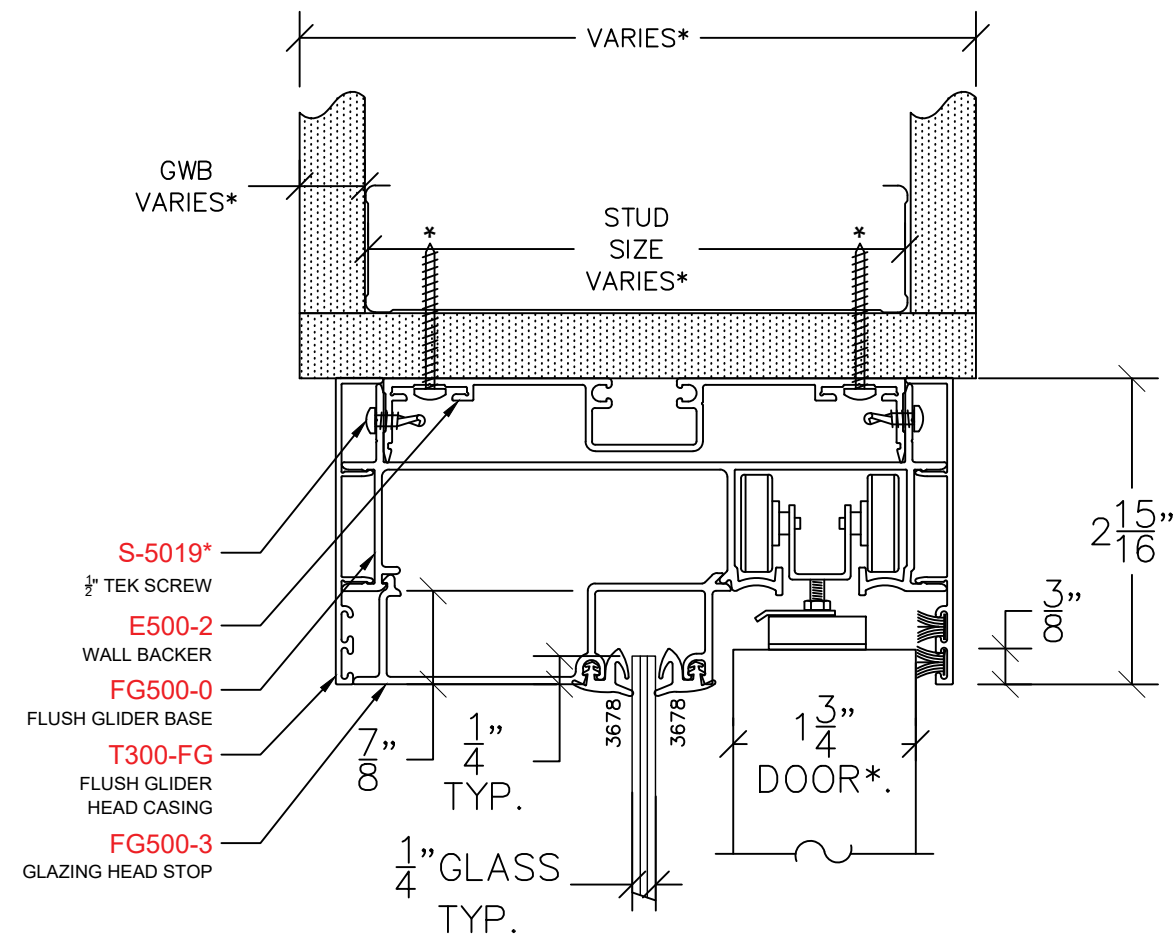

AVALON EAGLE – FLUSH GLIDER 500

FG408 – GLAZING HEAD W/ WALL BACKER
 PROFILE: 2 $\frac{15}{16}$ " TRIM

NOTE: STANDARD GLASS BITE $\frac{1}{4}$ "

P: (503)885-9494
 W: AVALONINT.COM