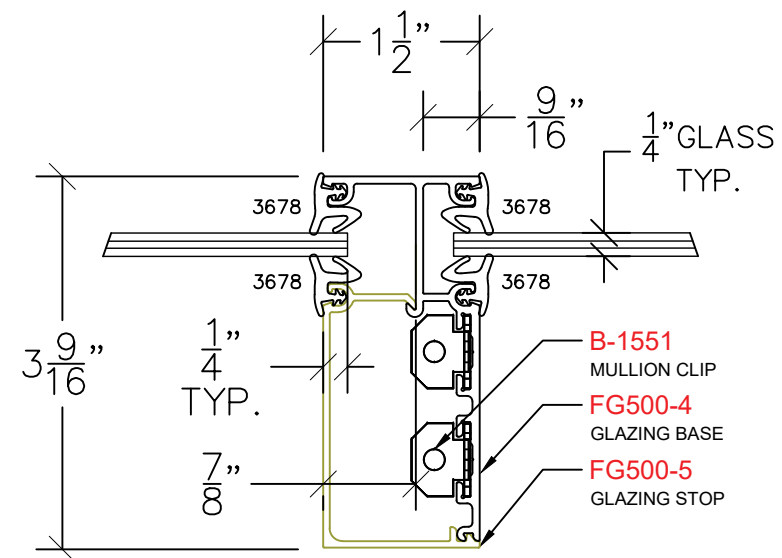

AVALON EAGLE – FLUSH GLIDER 500

FG305 – GLAZING VERTICAL MULLION
PROFILE: 1½" TRIM

NOTE: STANDARD GLASS BITE ¼"

P: (503)885-9494
W: AVALONINT.COM