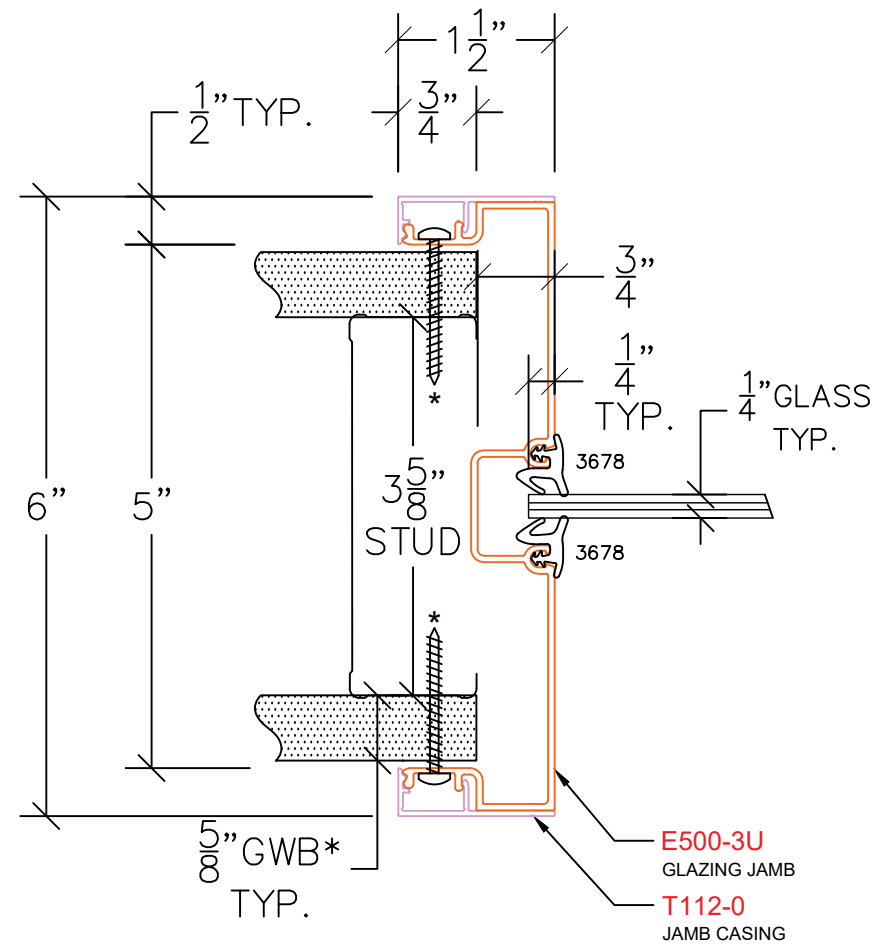

AVALON EAGLE – FLUSH GLIDER 500

FG300 – GLAZING JAMB
PROFILE: 1½" TRIM

NOTE: STANDARD GLASS BITE ¼"