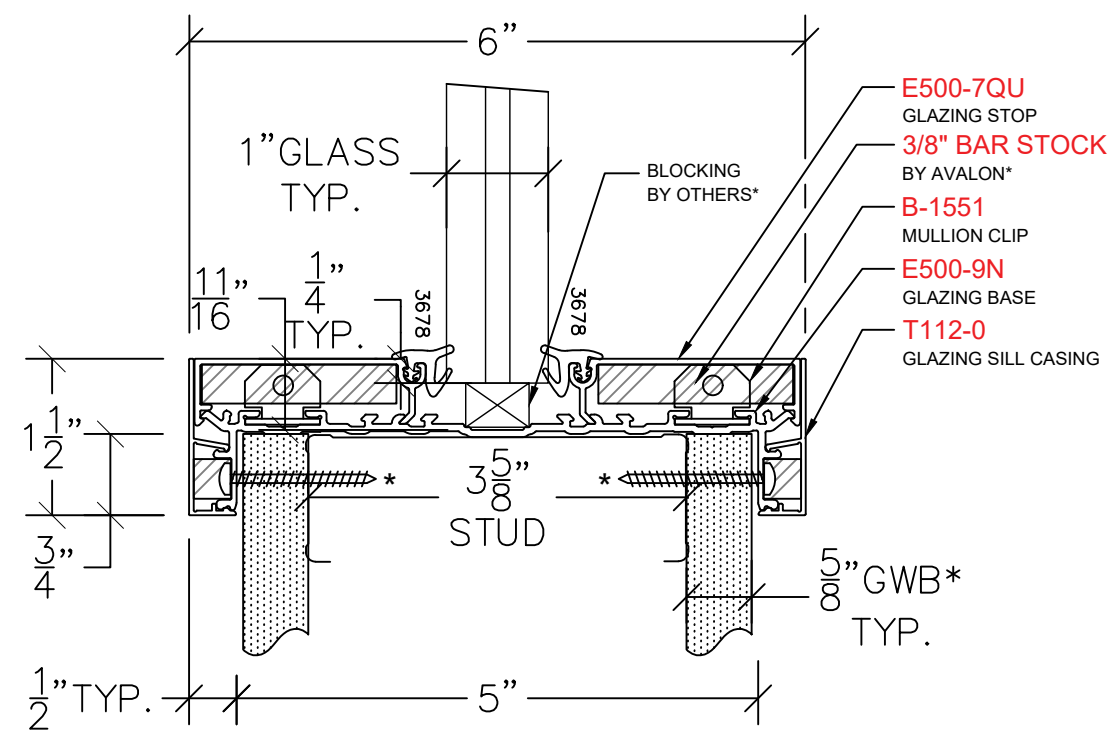

AVALON BALLISTIC EAGLE

E430 – GLAZING SILL KNEEWALL
PROFILE: 1½" TRIM

NOTE: STANDARD GLASS BITE ¼"

P: (503)885-9494
W: AVALONINT.COM