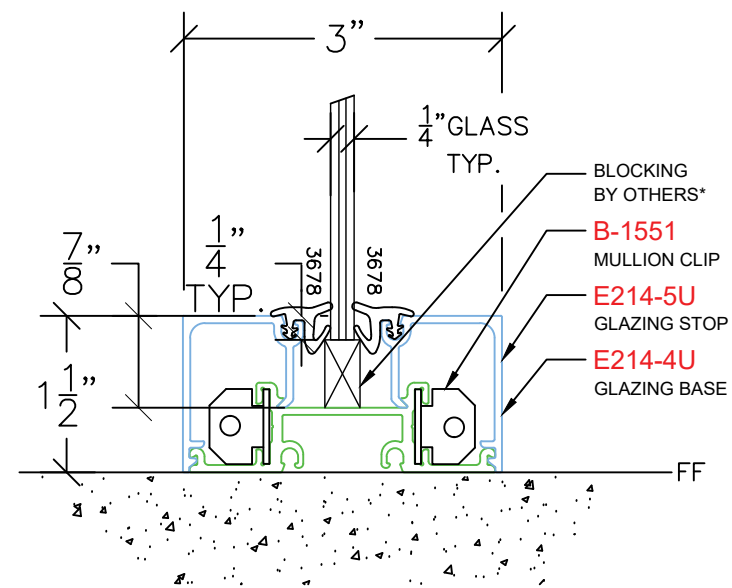

AVALON EAGLE 214 DEMOUNTABLE

E420 – GLAZING SILL
PROFILE: 1½" TRIM

NOTE: STANDARD GLASS BITE ¼"

P: (503)885-9494
W: AVALONINT.COM