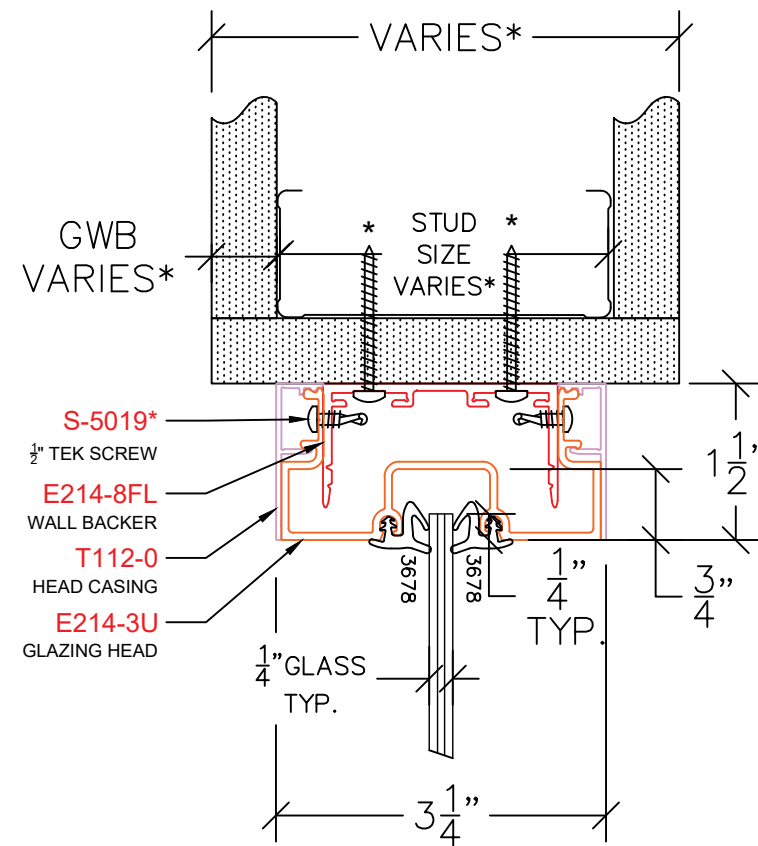

AVALON EAGLE 214 DEMOUNTABLE

E408 – GLAZING HEAD
PROFILE: 1½" TRIM

NOTE: STANDARD GLASS BITE ¼"

P: (503)885-9494
W: AVALONINT.COM