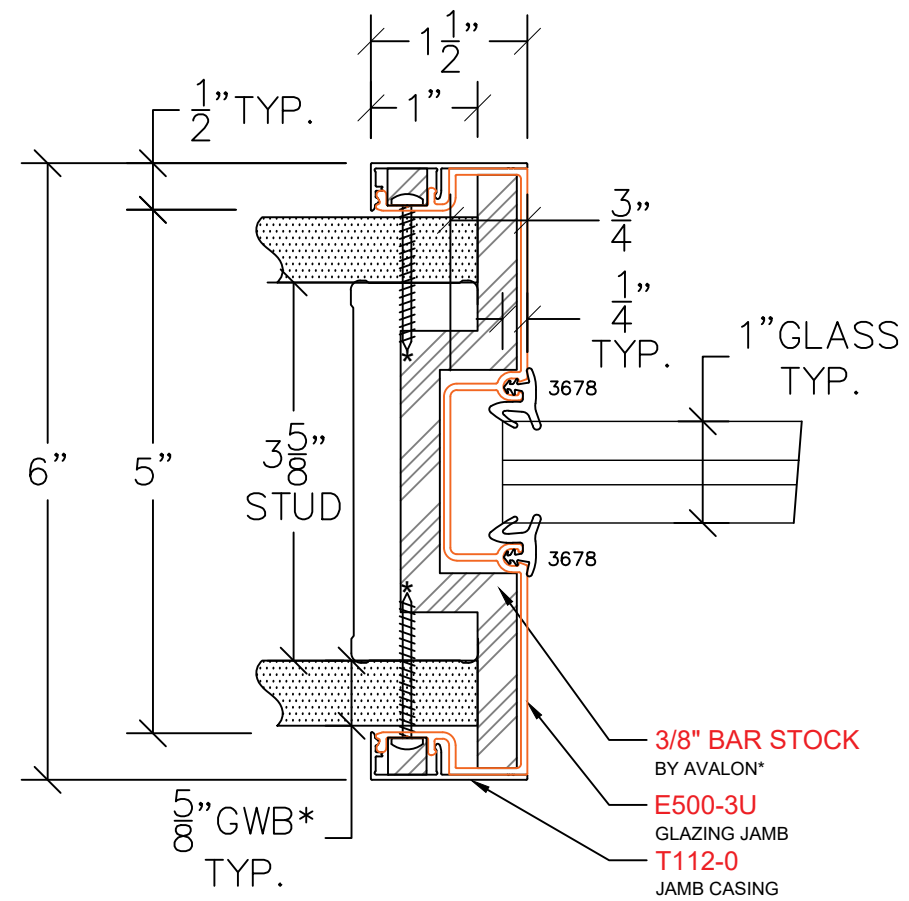

AVALON BALLISTIC EAGLE

E300 – GLAZING JAMB
PROFILE: 1½" TRIM

NOTE: STANDARD GLASS BITE ¼"

P: (503)885-9494
W: AVALONINT.COM