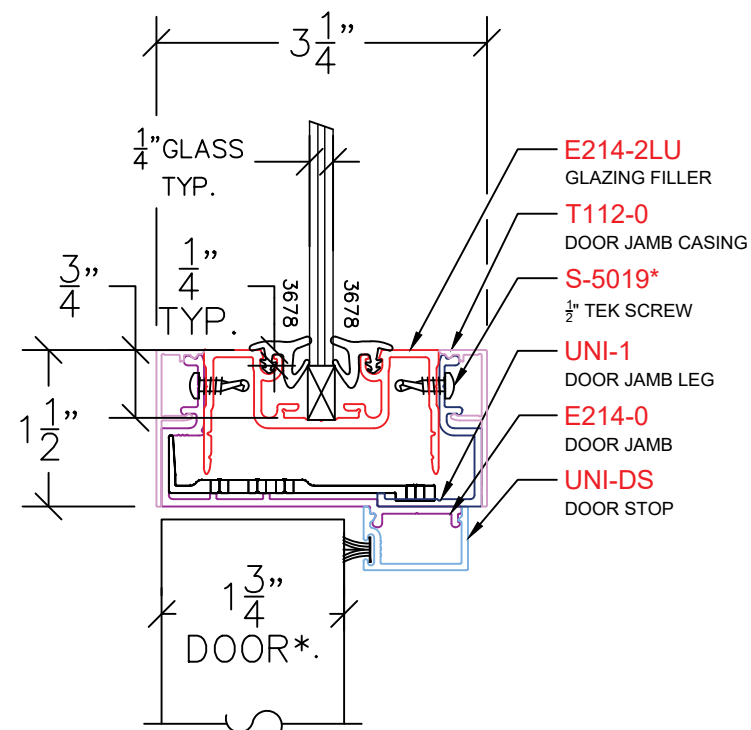

AVALON EAGLE 214 DEMOUNTABLE

E215 – DOOR HEAD TRANSOM
PROFILE: 1 1/2" TRIM

NOTE: STANDARD GLASS BITE 1/4"

P: (503)885-9494
W: AVALONINT.COM