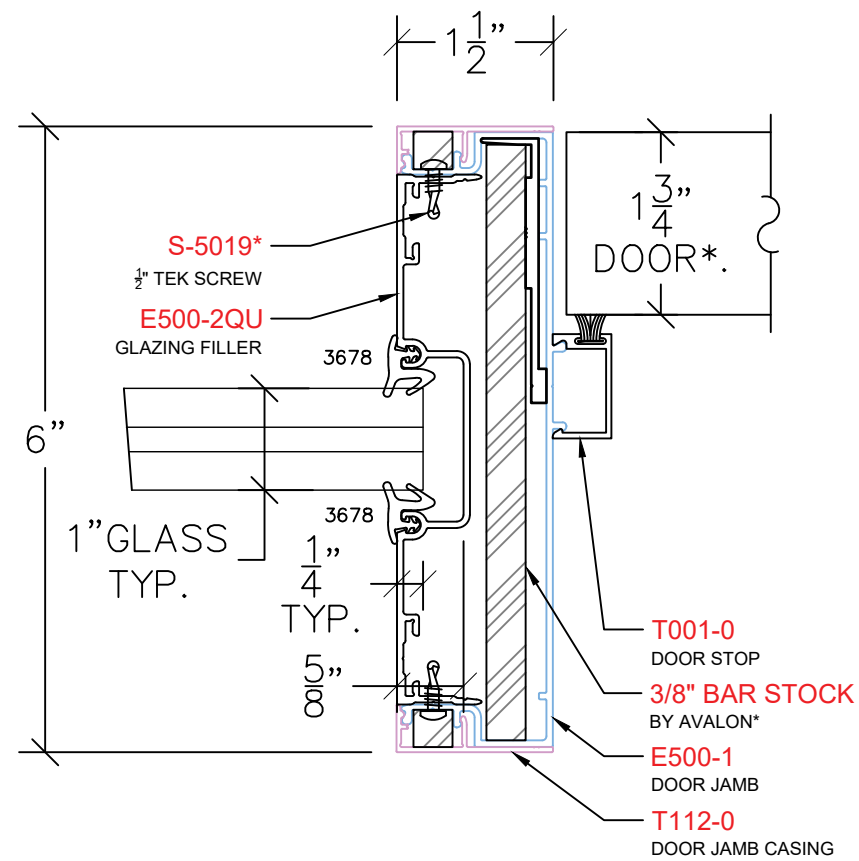

AVALON BALLISTIC EAGLE

E150 – DOOR JAMB SIDELIGHT  
PROFILE: 1½" TRIM

NOTE: STANDARD GLASS BITE ¼"

P: (503)885-9494  
W: AVALONINT.COM