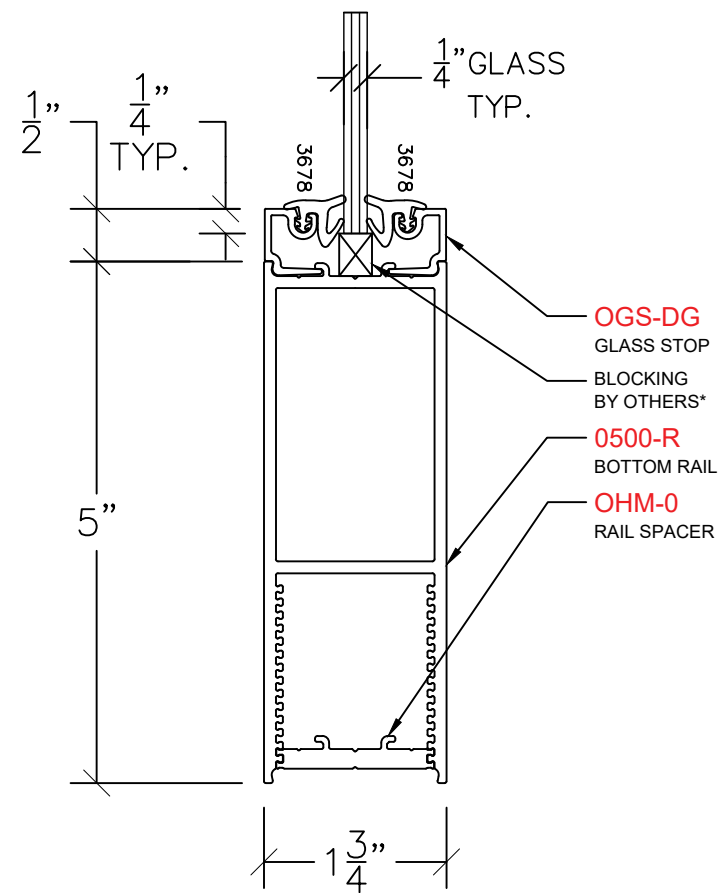

AVALON EAGLE DOOR

BR – BOTTOM RAIL
PROFILE: 5"

NOTE: STANDARD GLASS BITE $\frac{1}{4}$ "

P: (503)885-9494
W: AVALONINT.COM