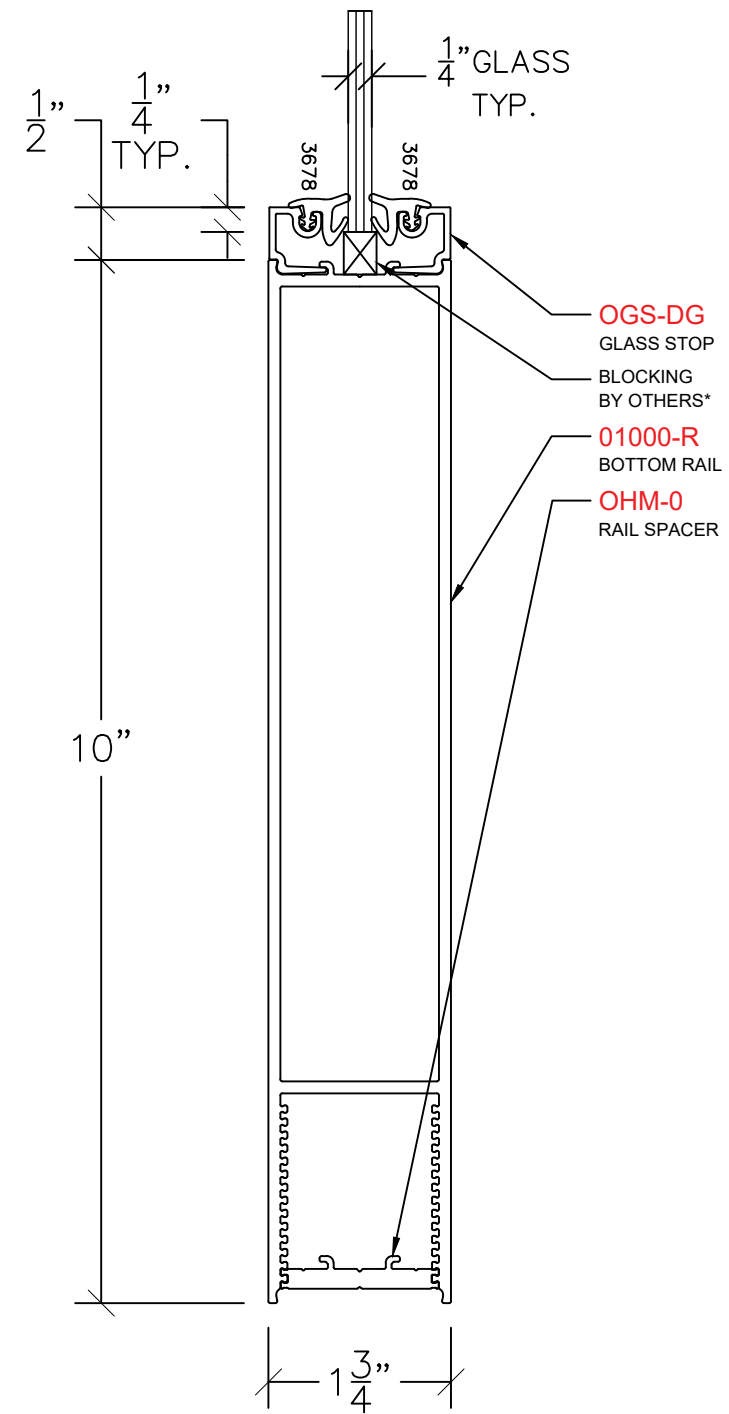

AVALON EAGLE DOOR

BR – BOTTOM RAIL
PROFILE: 10”

NOTE: STANDARD GLASS BITE $\frac{1}{4}$ "

P: (503)885-9494
W: AVALONINT.COM