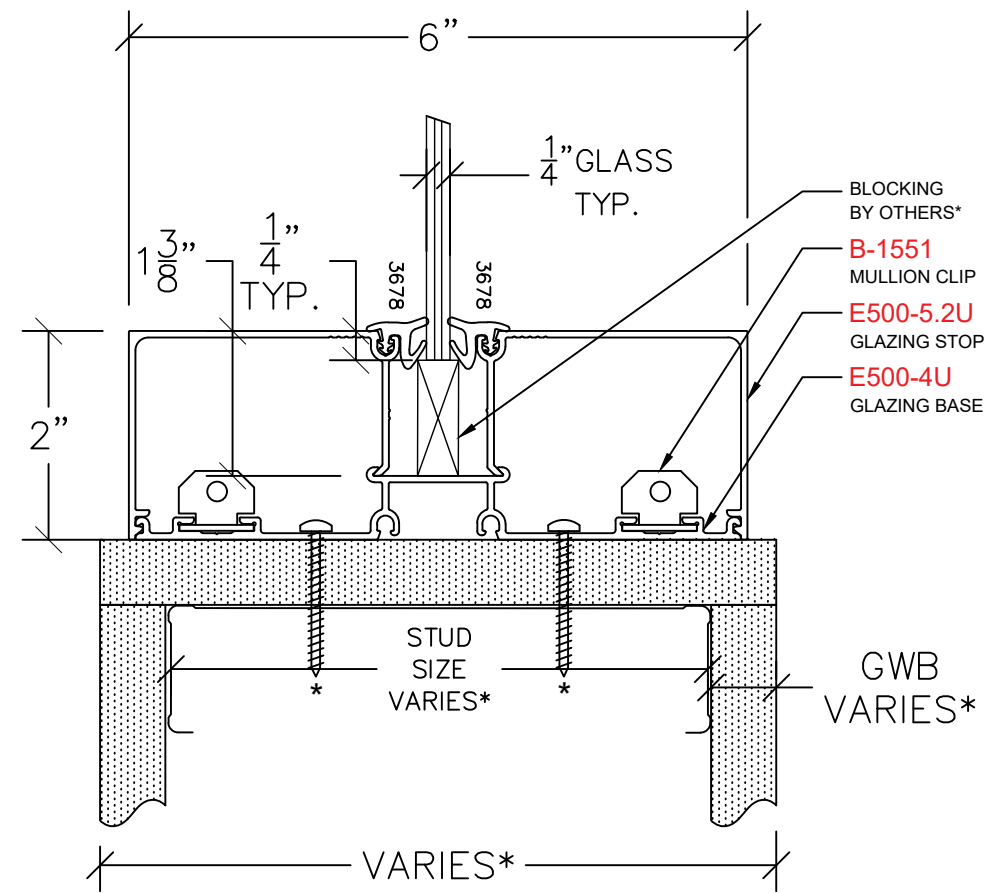

AVALON EAGLE 500

E438 – GLAZING SILL KNEEWALL W/ WALL BACKER
PROFILE: 2" TRIM

NOTE: STANDARD GLASS BITE 1/4"

P: (503)885-9494
W: AVALONINT.COM