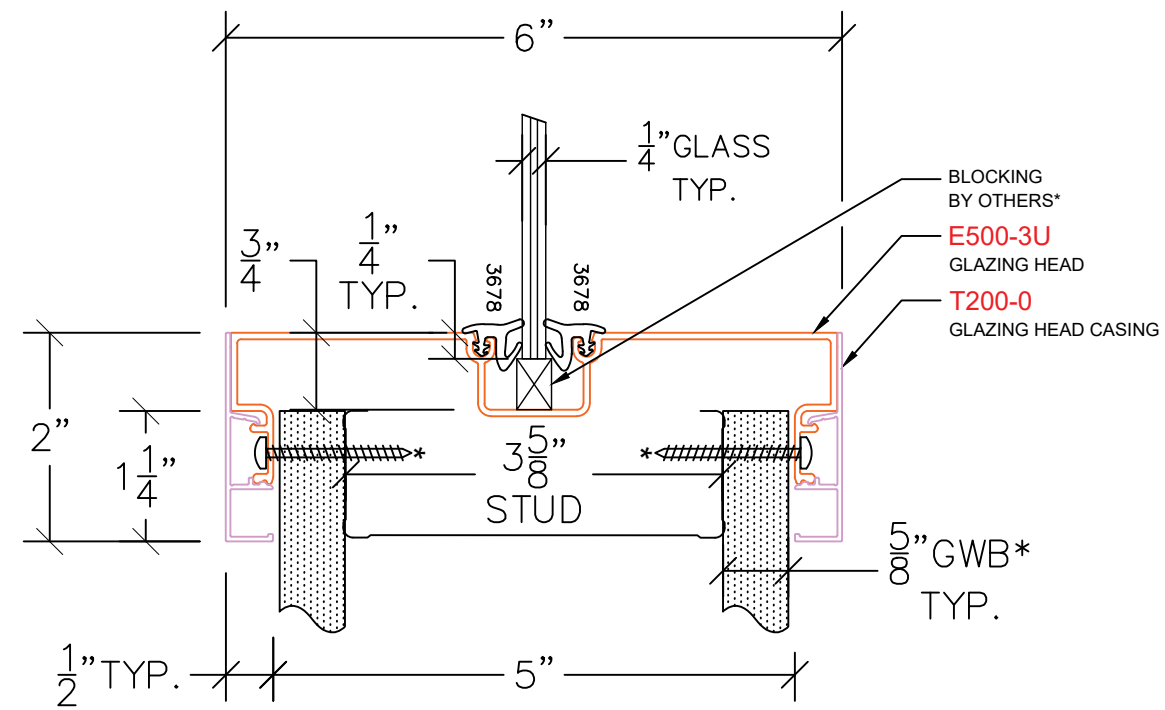

AVALON EAGLE 500

E433 – GLAZING SILL KNEEWALL
PROFILE: 2" TRIM

NOTE: STANDARD GLASS BITE 1/4"

P: (503)885-9494
W: AVALONINT.COM