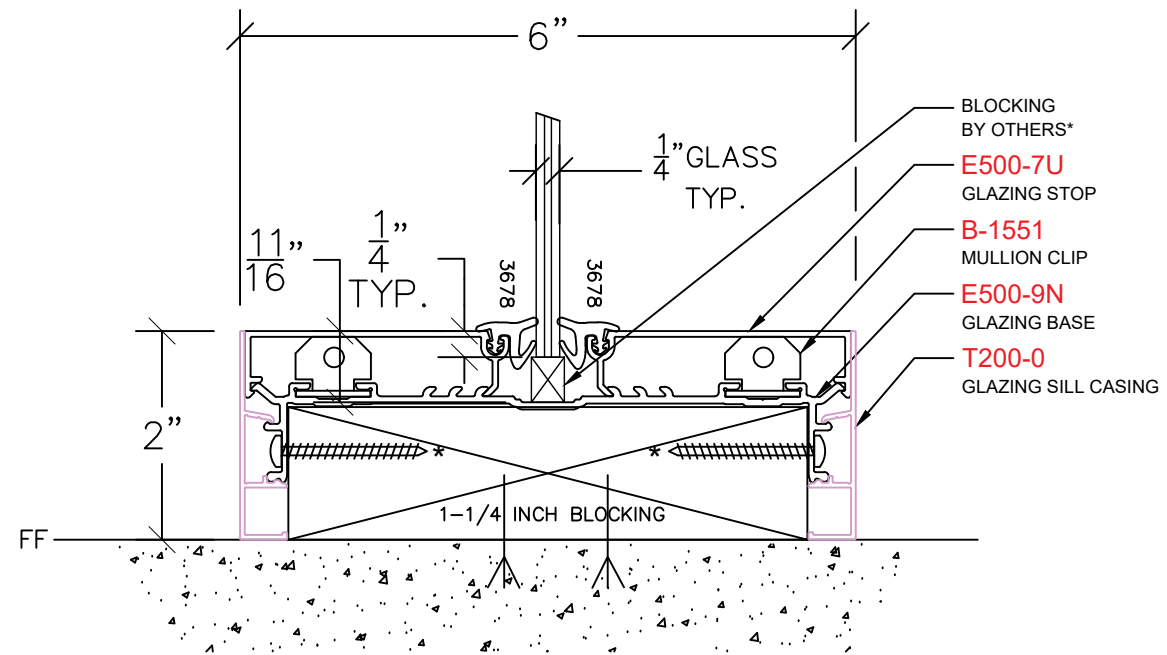

AVALON EAGLE 500

E420 – GLAZING SILL W/ BLOCKING
PROFILE: 2" TRIM

NOTE: STANDARD GLASS BITE 1/4"

P: (503)885-9494
W: AVALONINT.COM