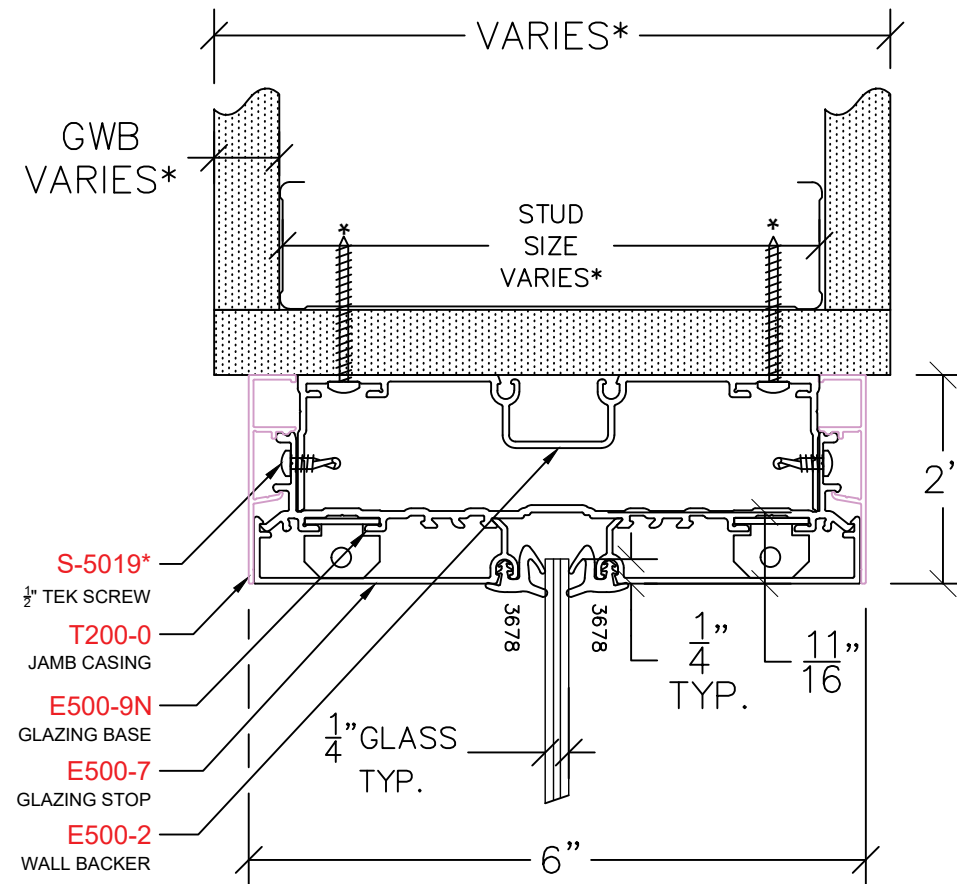

AVALON EAGLE 500

E409B – GLAZING HEAD W/ WALL BACKER
PROFILE: 2" TRIM

NOTE: STANDARD GLASS BITE 1/4"

P: (503)885-9494
W: AVALONINT.COM