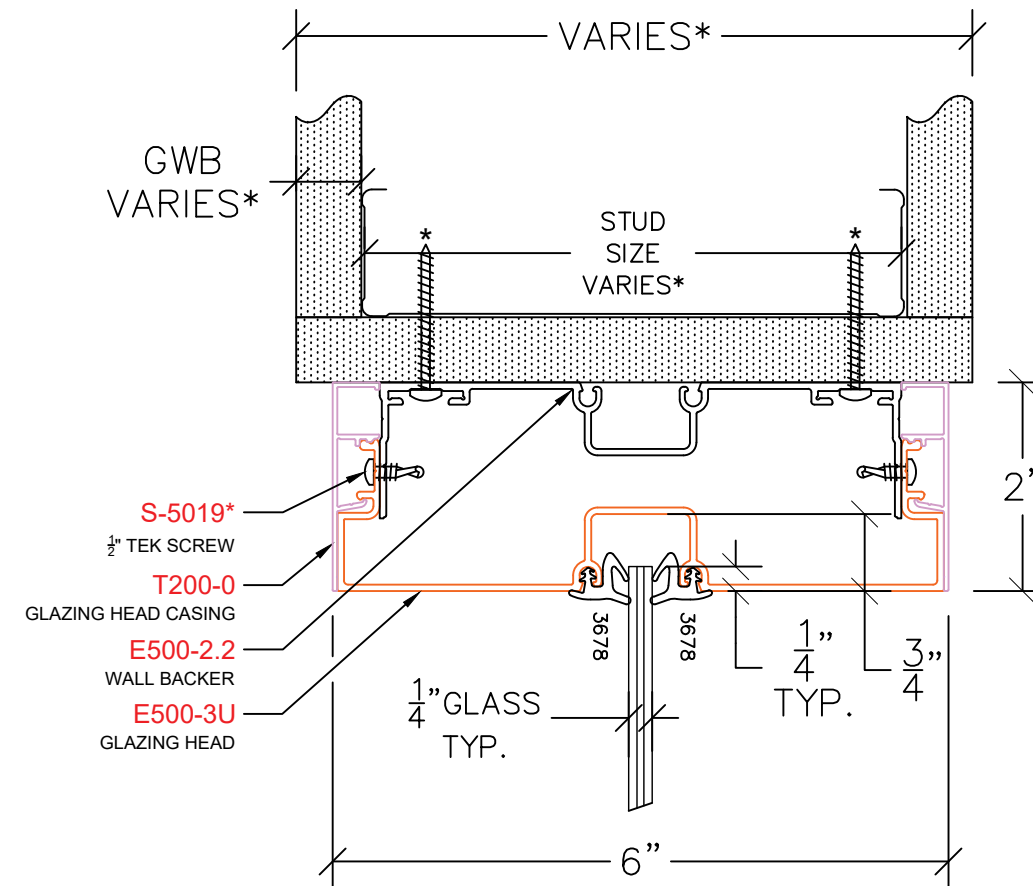

AVALON EAGLE 500

E408 – GLAZING HEAD W/ WALL BACKER
PROFILE: 2" TRIM

NOTE: STANDARD GLASS BITE 1/4"

P: (503)885-9494
W: AVALONINT.COM