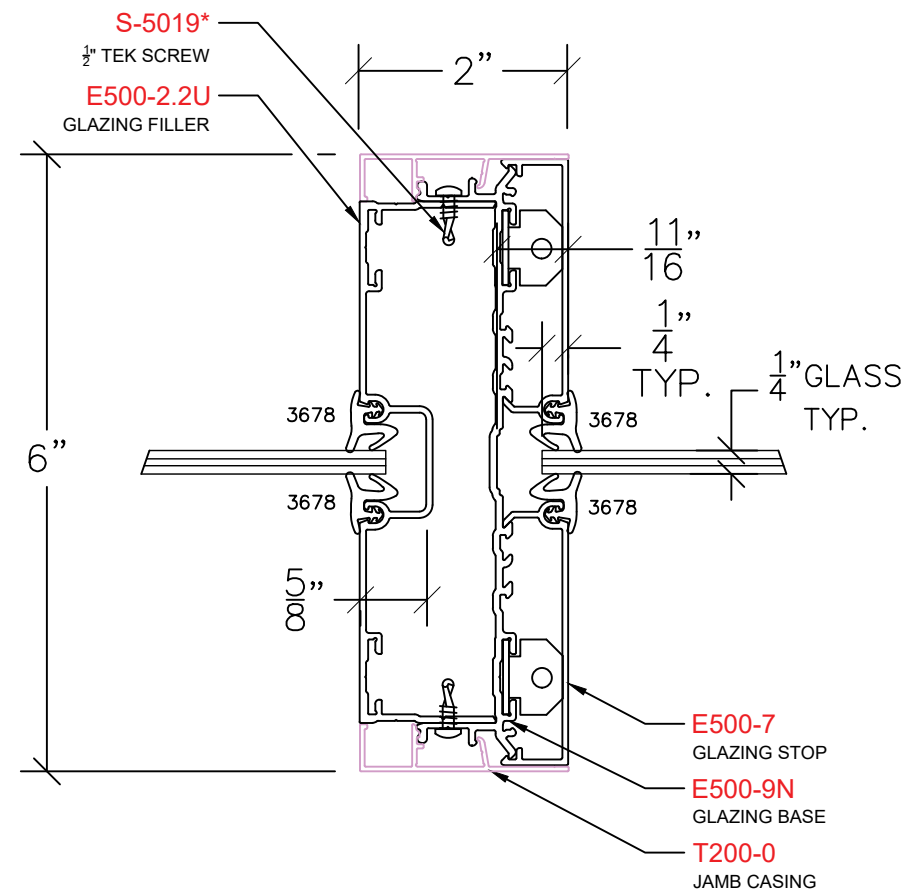

AVALON EAGLE 500

E307 – GLAZING INTERMEDIATE VERTICAL  
PROFILE: 2" TRIM

NOTE: STANDARD GLASS BITE 1/4"

P: (503)885-9494  
W: AVALONINT.COM