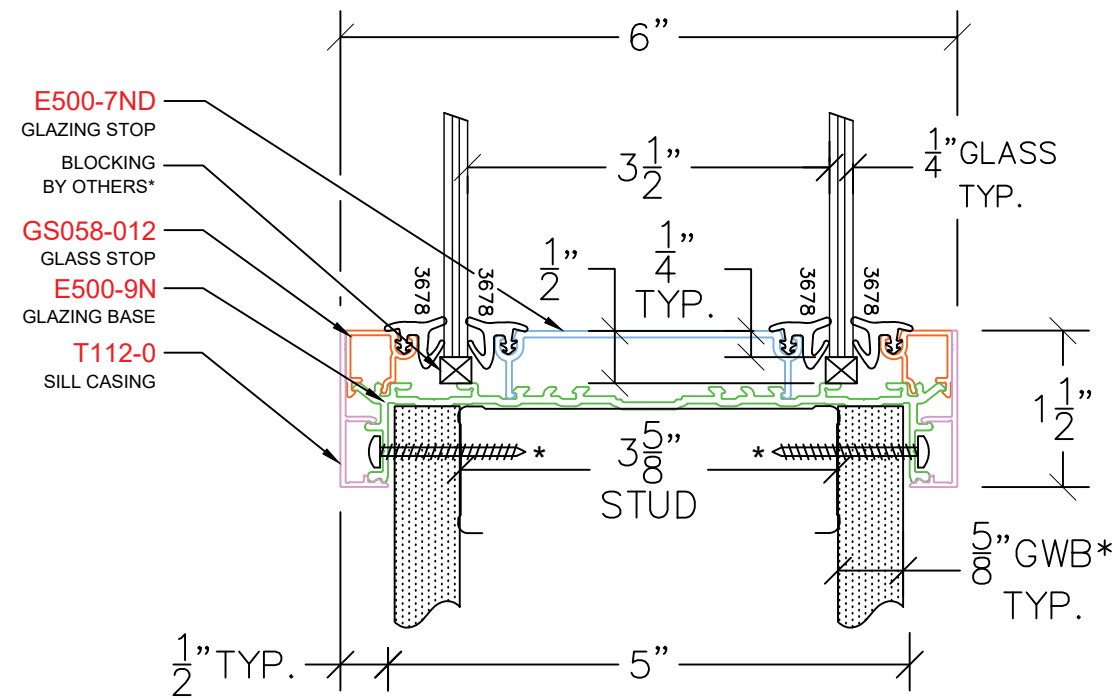

AVALON TACITUS 500

T430 – GLAZING SILL KNEEWALL
PROFILE: 1½" TRIM

NOTE: STANDARD GLASS BITE ¼"

P: (503)885-9494
W: AVALONINT.COM