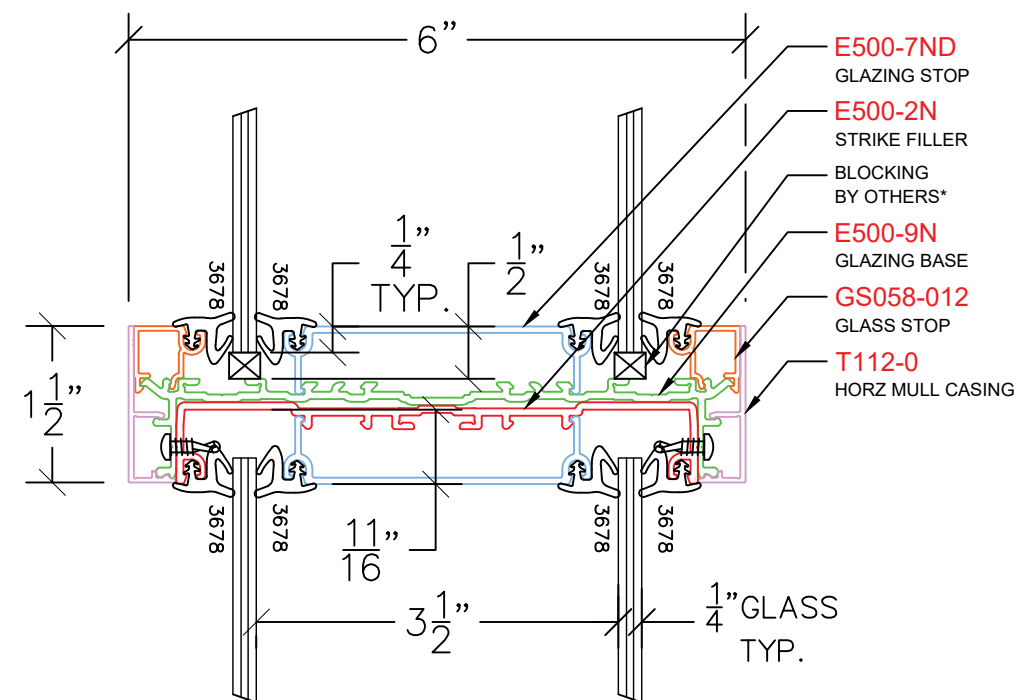

AVALON TACITUS 500

T429 – GLAZING HORIZONTAL MULLION
PROFILE: 1½" TRIM

NOTE: STANDARD GLASS BITE ¼"

P: (503)885-9494
W: AVALONINT.COM