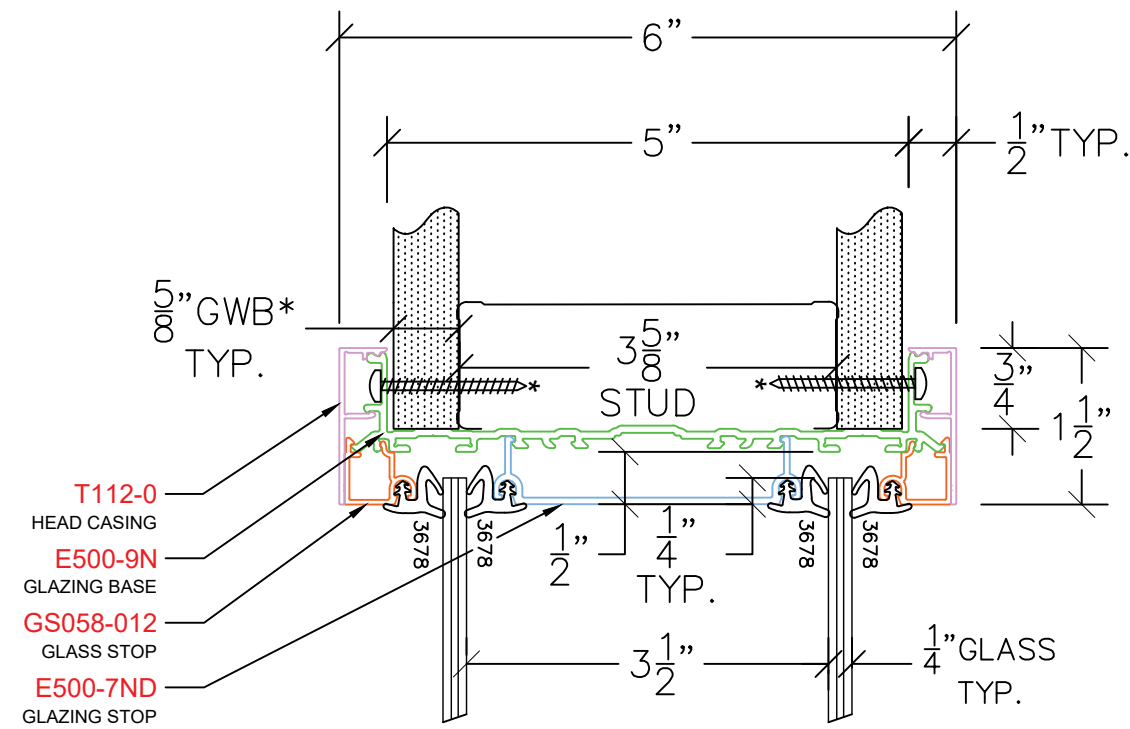

AVALON TACITUS 500

T409 – GLAZING HEAD  
PROFILE: 1½" TRIM

NOTE: STANDARD GLASS BITE ¼"

P: (503)885-9494  
W: AVALONINT.COM