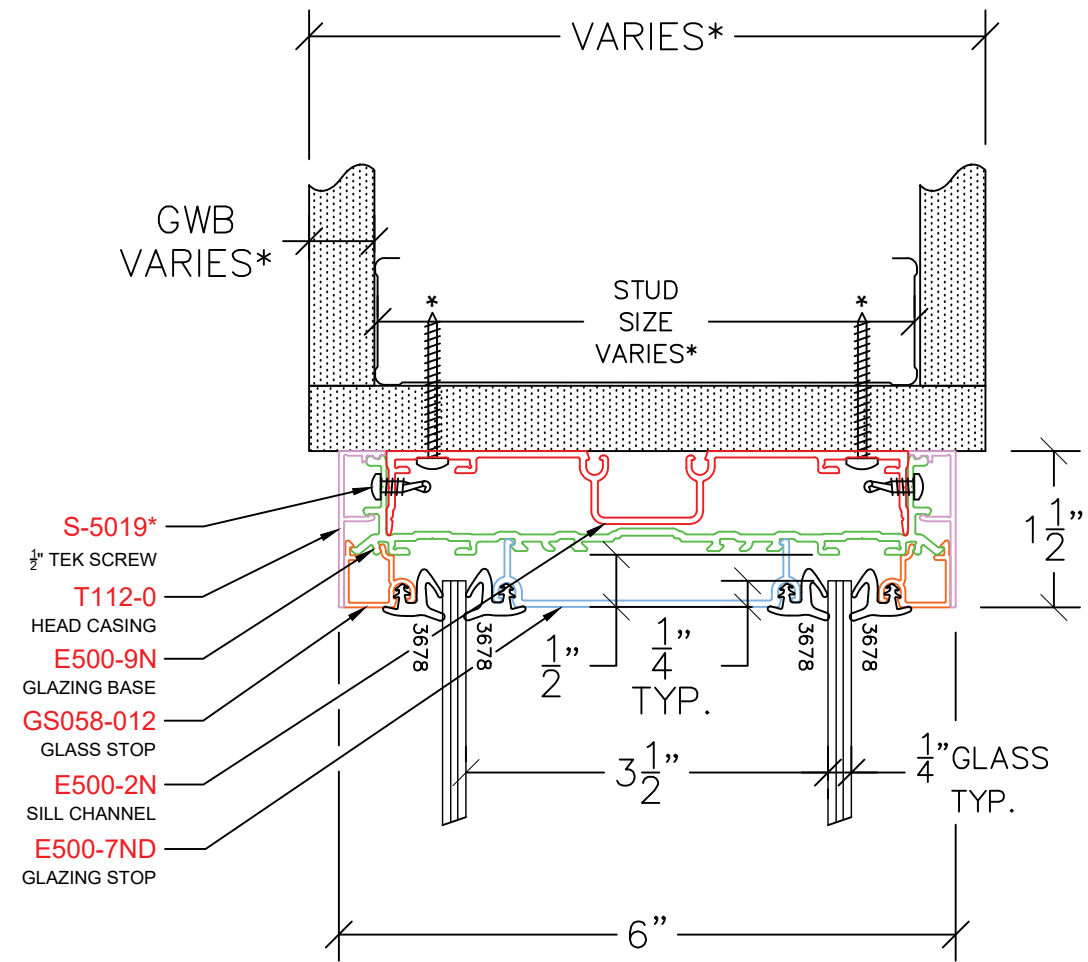

AVALON TACITUS 500

T408 – GLAZING HEAD W/ WALL BACKER  
 PROFILE: 1½" TRIM

NOTE: STANDARD GLASS BITE ¼"

P: (503)885-9494  
 W: AVALONINT.COM