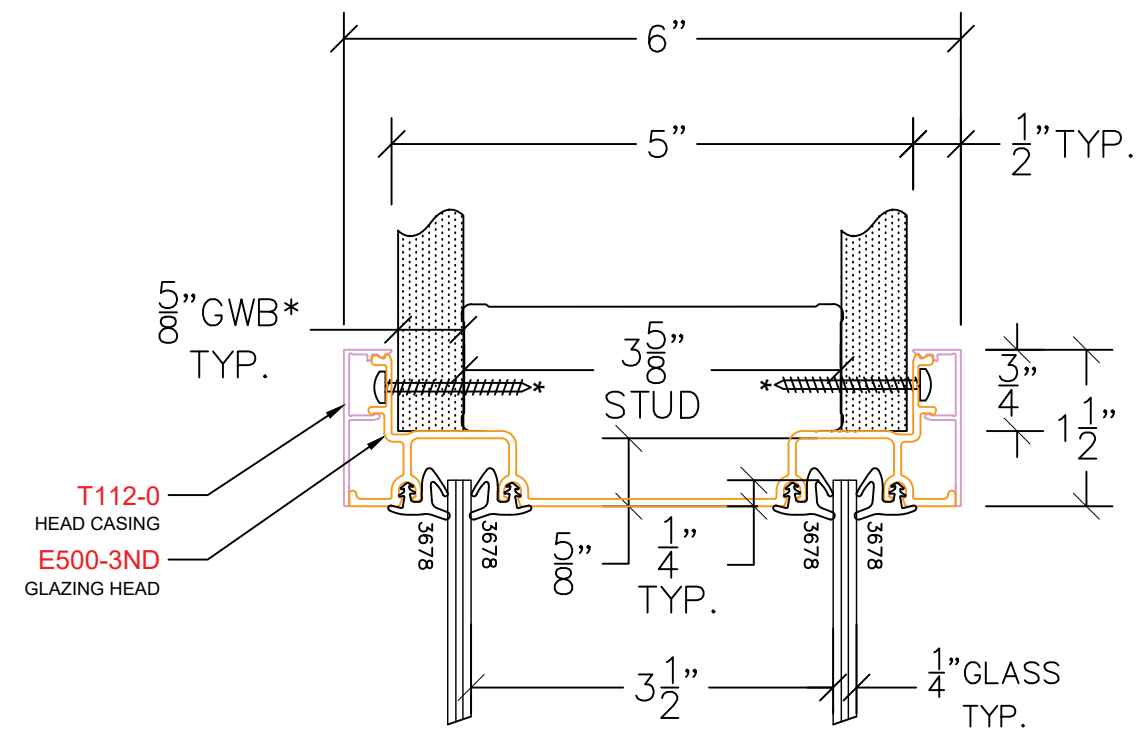

AVALON TACITUS 500

T400 – GLAZING HEAD
PROFILE: 1½" TRIM

NOTE: STANDARD GLASS BITE ¼"

P: (503)885-9494
W: AVALONINT.COM