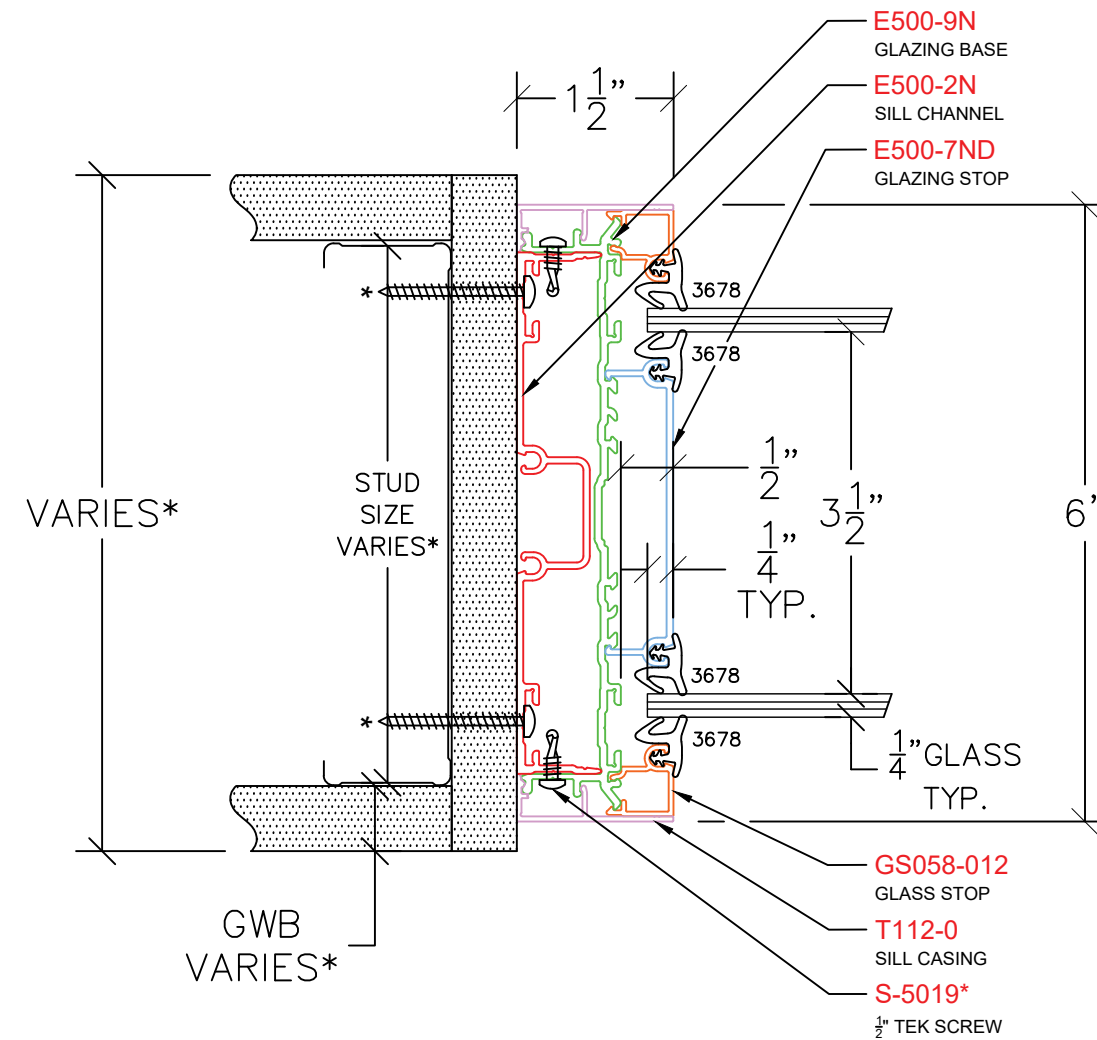

AVALON TACITUS 500

T308 – GLAZING JAMB W/ WALL BACKER
 PROFILE: 1 1/2" TRIM

NOTE: STANDARD GLASS BITE 1/4"

P: (503)885-9494
 W: AVALONINT.COM