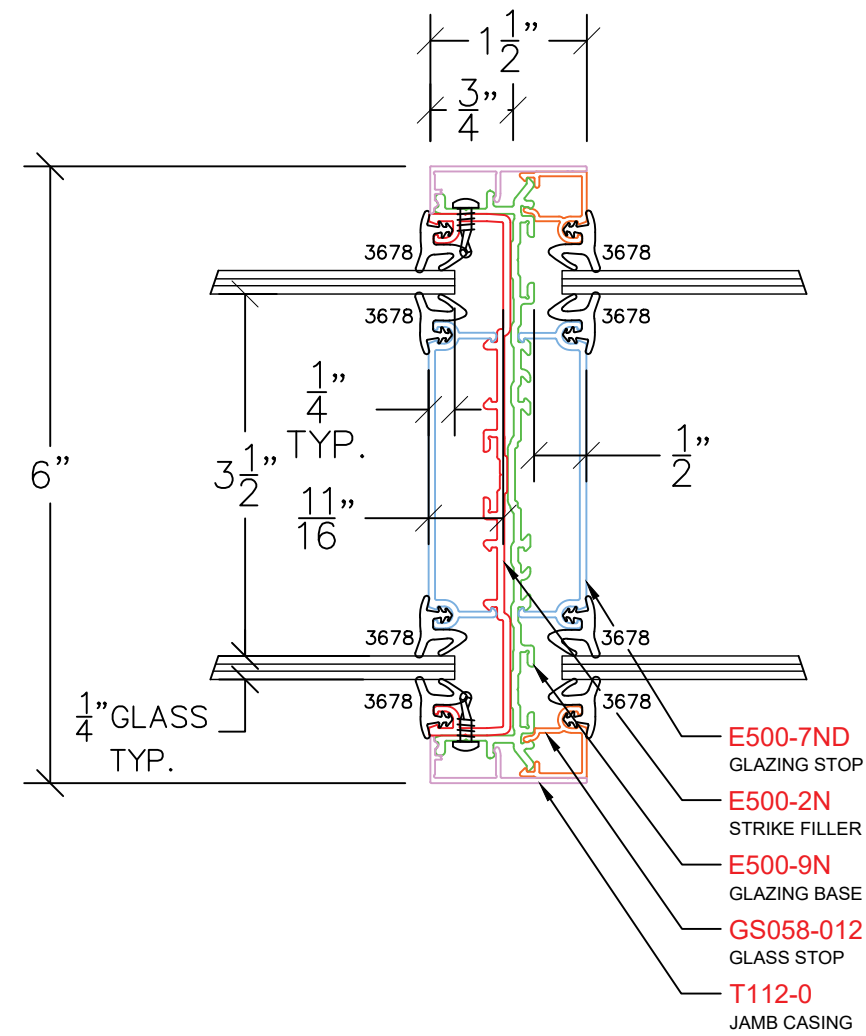

AVALON TACITUS 500

T307 – GLAZING VERTICAL MULLION  
PROFILE: 1 1/2" TRIM

NOTE: STANDARD GLASS BITE 1/4"

P: (503)885-9494  
W: AVALONINT.COM