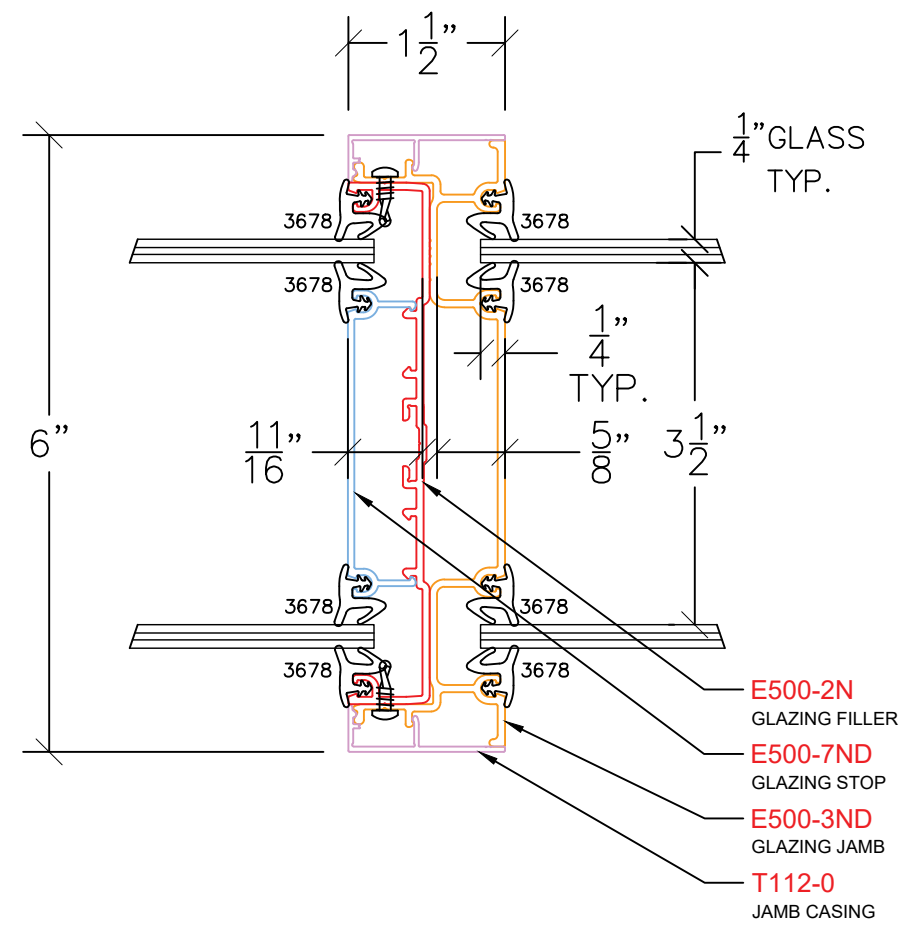

AVALON TACITUS 500

T303 – GLAZING VERTICAL MULLION  
PROFILE: 1½" TRIM

NOTE: STANDARD GLASS BITE ¼"

P: (503)885-9494  
W: AVALONINT.COM