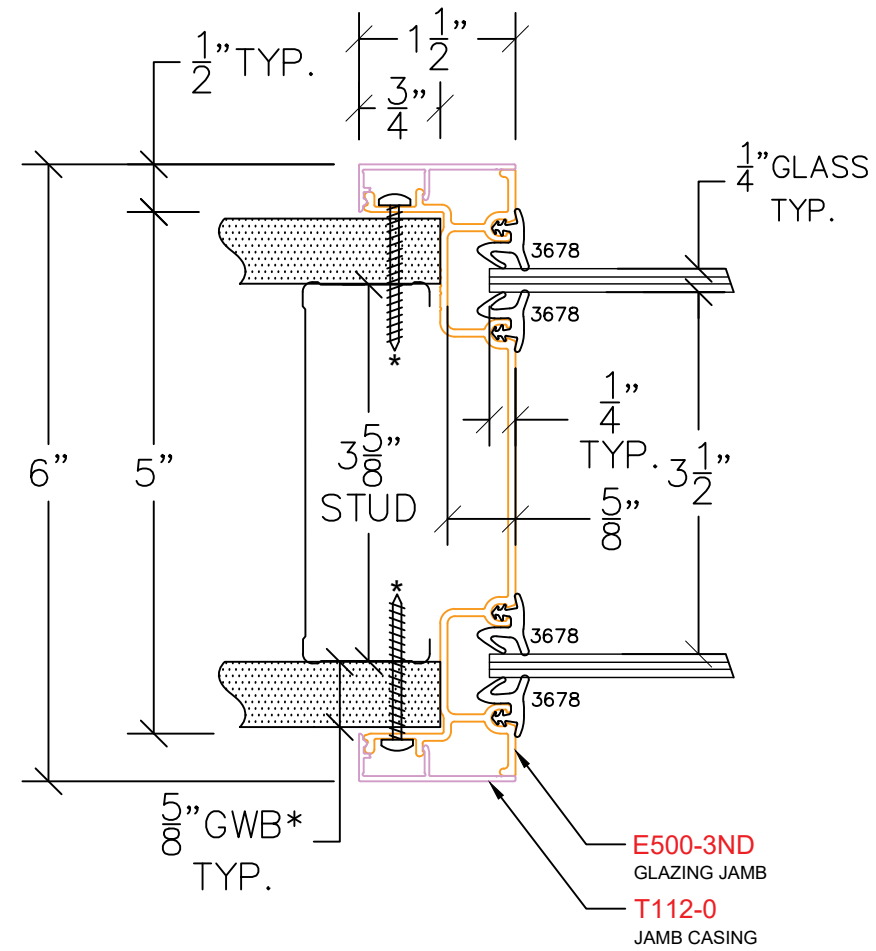

AVALON TACITUS 500

T300 – GLAZING JAMB
PROFILE: 1 1/2" TRIM

NOTE: STANDARD GLASS BITE 1/4"

P: (503)885-9494
W: AVALONINT.COM