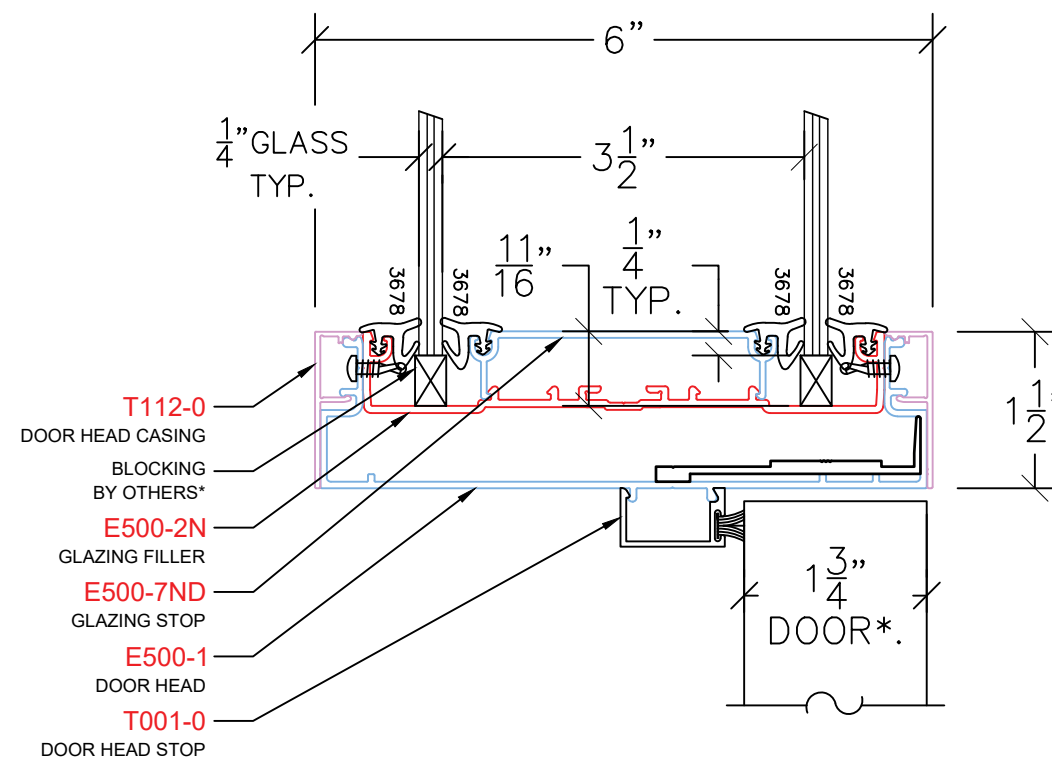

AVALON TACITUS 500

T215 – DOOR HEAD TRANSOM
PROFILE: 1½" TRIM

NOTE: STANDARD GLASS BITE 1/4"

P: (503)885-9494
W: AVALONINT.COM