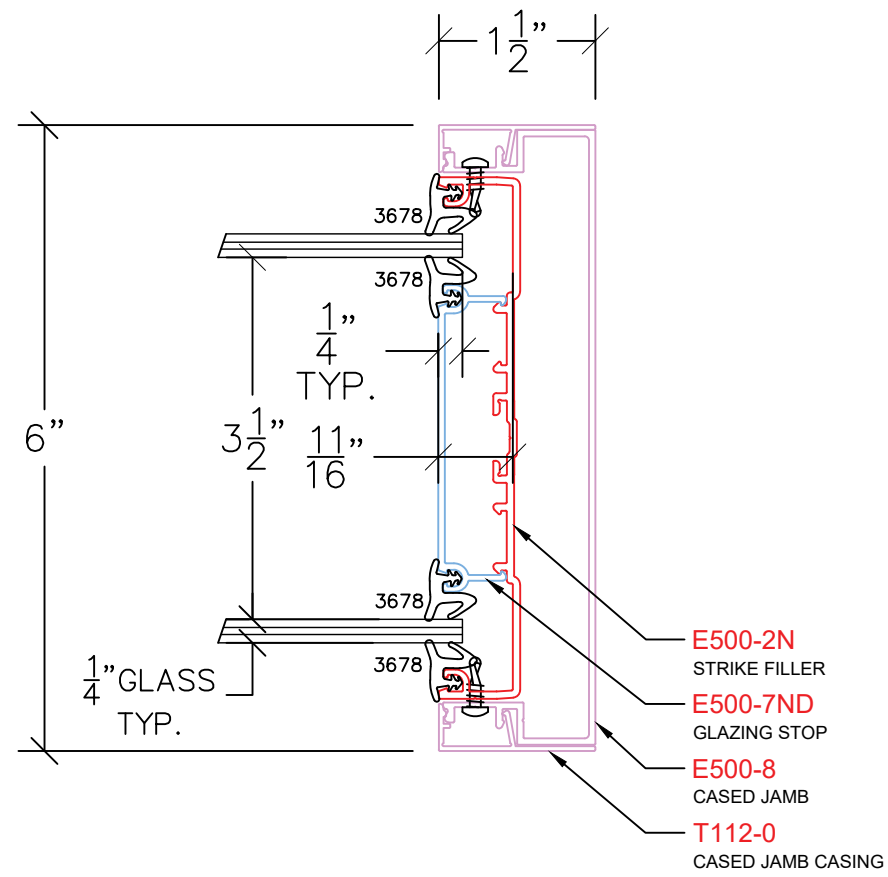

AVALON TACITUS 500

T155 – CASED JAMB SIDELIGHT
PROFILE: 1½" TRIM

NOTE: STANDARD GLASS BITE ¼"

P: (503)885-9494
W: AVALONINT.COM