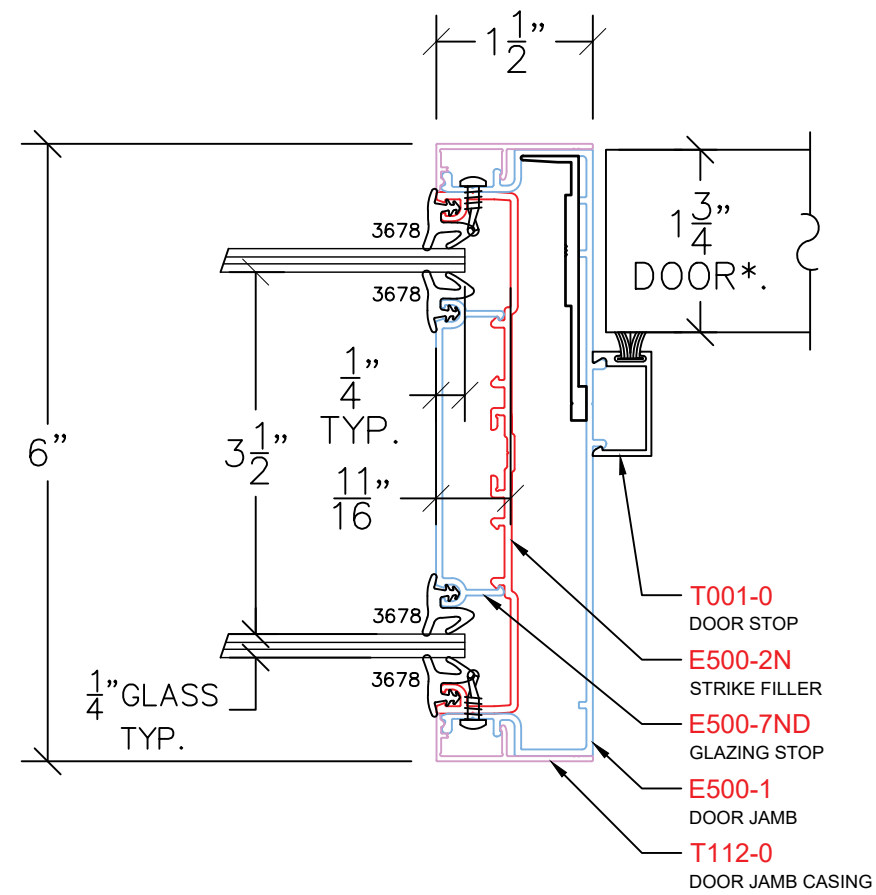

AVALON TACITUS 500

T150 – DOOR JAMB SIDELIGHT  
PROFILE: 1½" TRIM

NOTE: STANDARD GLASS BITE 1/4"

P: (503)885-9494  
W: AVALONINT.COM