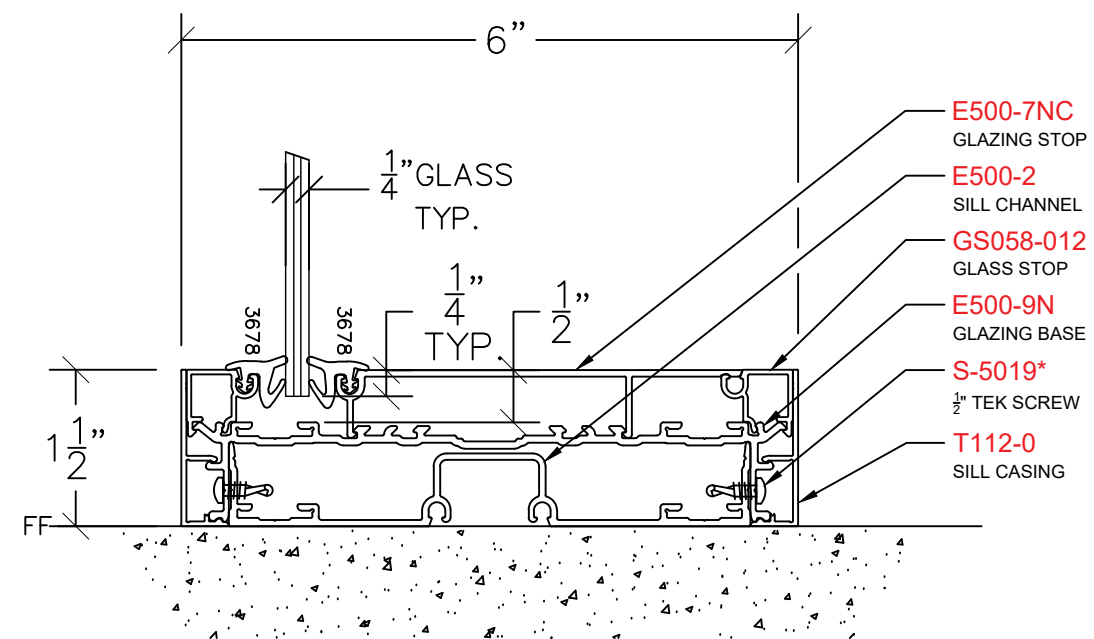

AVALON EAGLE 500 OFFSET GLAZING

O420 – GLAZING SILL
PROFILE: 1½" TRIM

NOTE: STANDARD GLASS BITE 1/4"

P: (503)885-9494
W: AVALONINT.COM