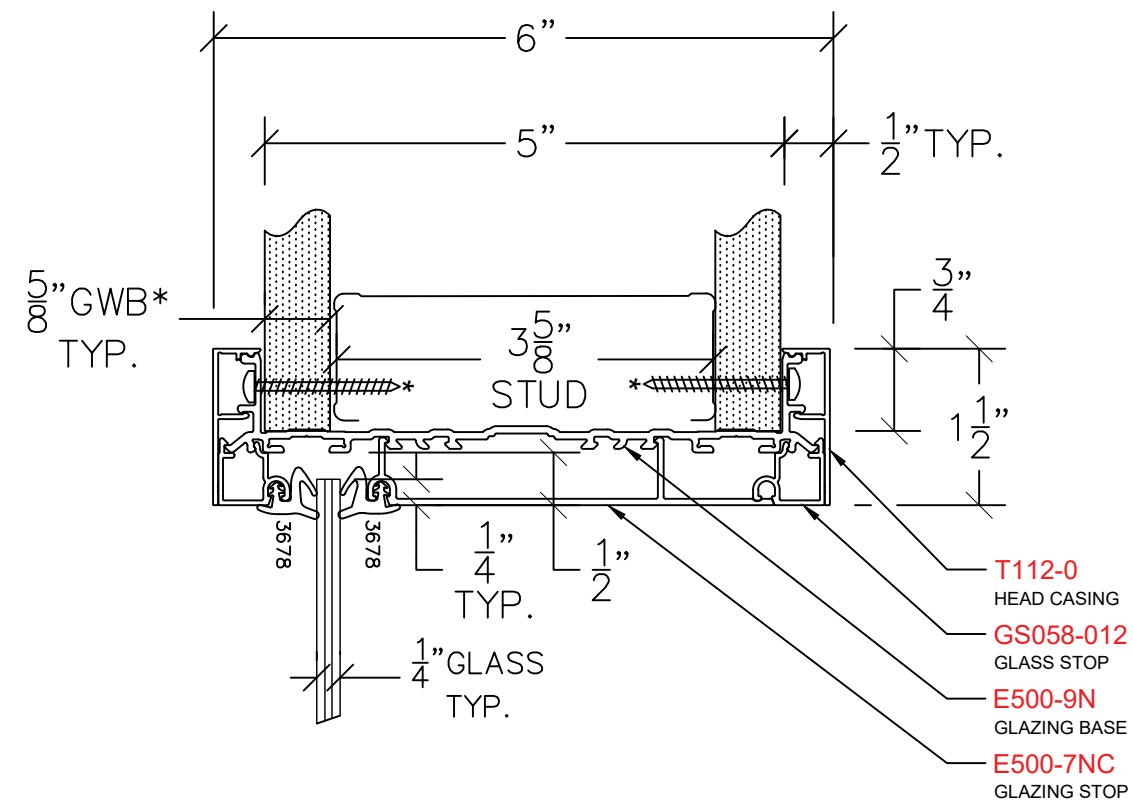

# AVALON EAGLE 500 OFFSET GLAZING

O400 – GLAZING HEAD  
PROFILE: 1½" TRIM

NOTE: STANDARD GLASS BITE ¼"

P: (503)885-9494  
W: AVALONINT.COM