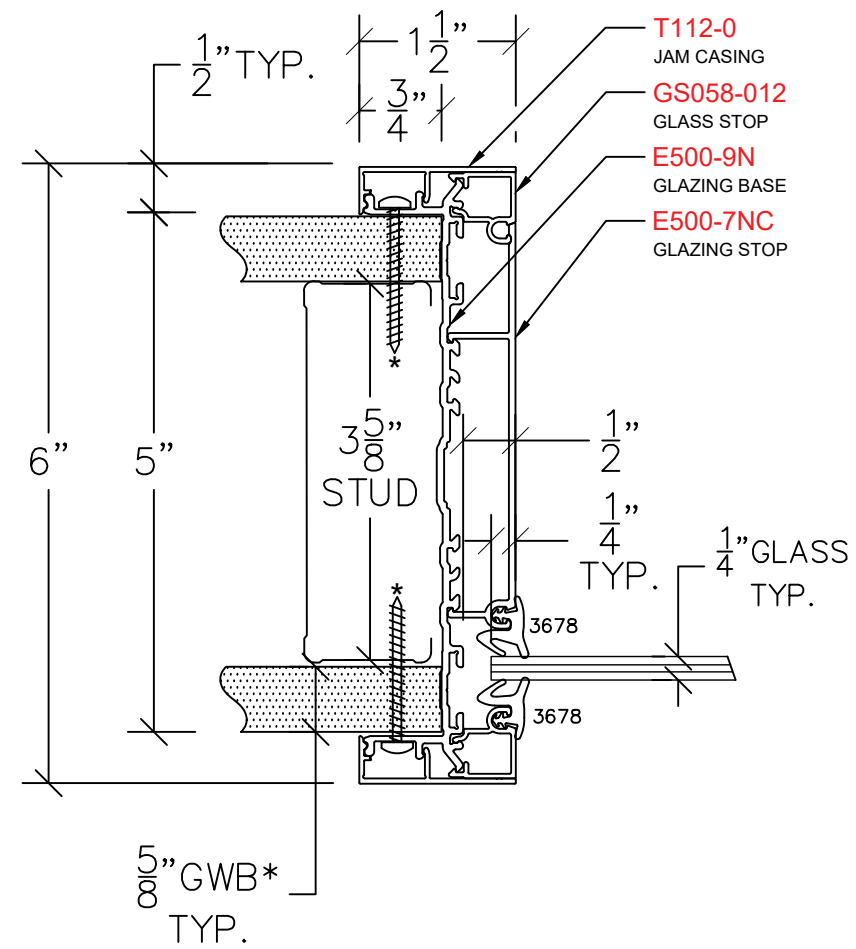

AVALON EAGLE 500 OFFSET GLAZING

O300 – GLAZING JAMB  
PROFILE: 1 1/2" TRIM

NOTE: STANDARD GLASS BITE 1/4"

P: (503)885-9494  
W: AVALONINT.COM