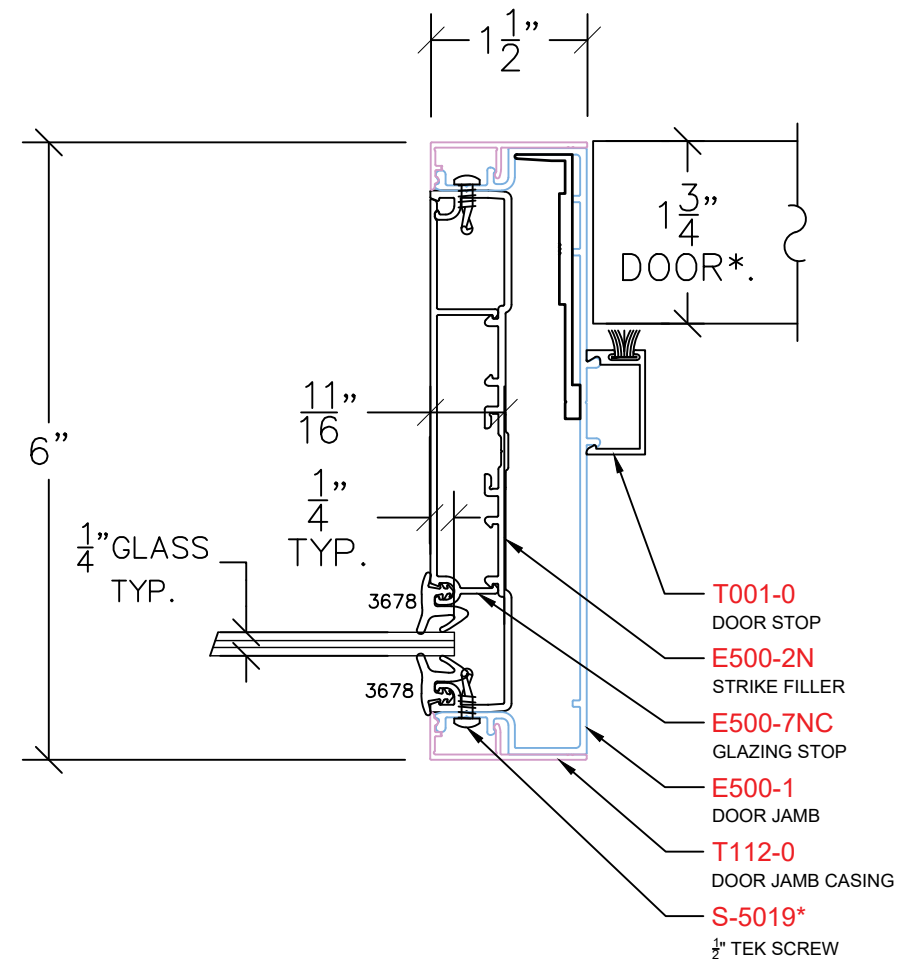

AVALON EAGLE 500 OFFSET GLAZING

O150 – DOOR JAMB SIDELIGHT
 PROFILE: 1 1/2" TRIM

NOTE: STANDARD GLASS BITE 1/4"

P: (503)885-9494
 W: AVALONINT.COM